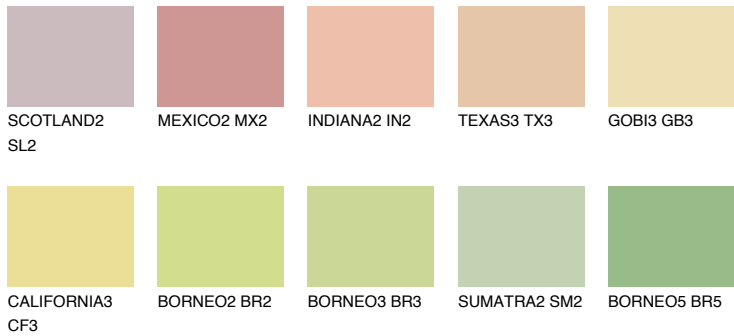

COLOUR DETAILS

CRETE3 CT3

70% TSR 67%

Matching colours

COLOURS

INTENSE

For more information on plasters and paints, go to www.ceresit.it

*The presented colours refer to plasters and paints offered by Ceresit. Due to the use of digital techniques, the presented colours might not represent the original ones, thus they cannot be considered as a reliable colour presentation. We recommend checking the authentic colour samples.