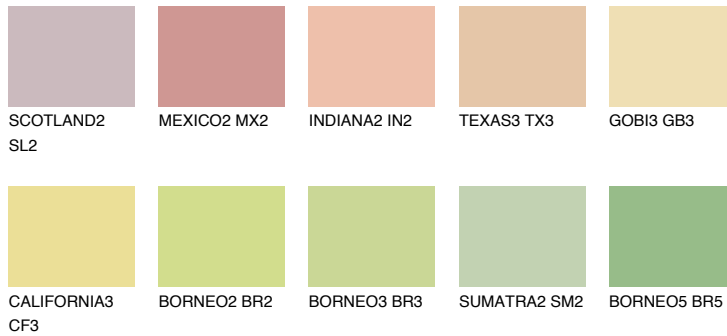

COLOUR DETAILS

CRETE3 CT3

70% TSR 67%

Matching colours

COLOURS

INTENSE

For more information on plasters and paints, go to www.ceresit.it

*The presented colours refer to plasters and paints offered by Ceresit. Due to the use of digital techniques, the presented colours might not represent the original ones, thus they cannot be considered as a reliable colour presentation. We recommend checking the authentic colour samples.