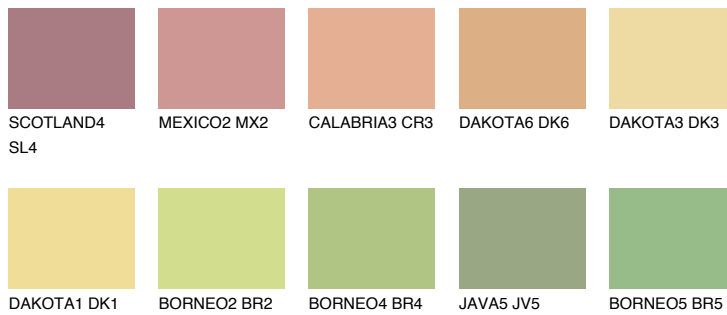

COLOUR DETAILS

CRETE4 CT4

63% TSR 59%

Matching colours

COLOURS

INTENSE

For more information on plasters and paints, go to www.ceresit.it

*The presented colours refer to plasters and paints offered by Ceresit. Due to the use of digital techniques, the presented colours might not represent the original ones, thus they cannot be considered as a reliable colour presentation. We recommend checking the authentic colour samples.