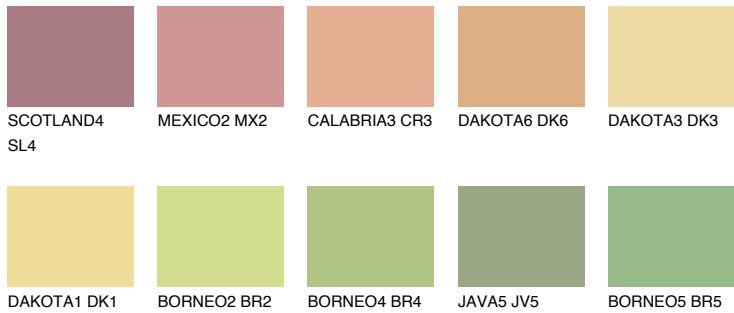

COLOUR DETAILS

CRETE4 CT4

63% TSR 59%

Matching colours

COLOURS

INTENSE

For more information on plasters and paints, go to www.ceresit.it

*The presented colours refer to plasters and paints offered by Ceresit. Due to the use of digital techniques, the presented colours might not represent the original ones, thus they cannot be considered as a reliable colour presentation. We recommend checking the authentic colour samples.