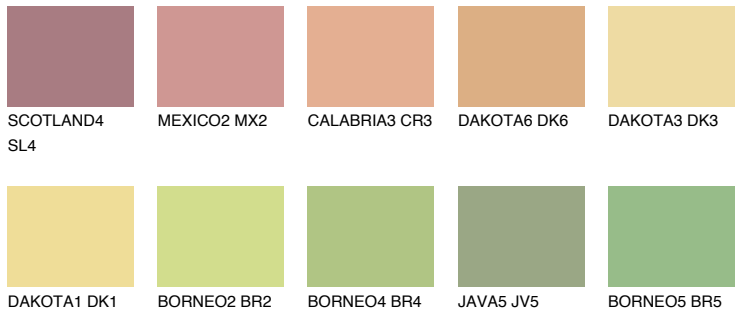

COLOUR DETAILS

CRETE4 CT4

63% TSR 59%

Matching colours

COLOURS

INTENSE

For more information on plasters and paints, go to www.ceresit.it

*The presented colours refer to plasters and paints offered by Ceresit. Due to the use of digital techniques, the presented colours might not represent the original ones, thus they cannot be considered as a reliable colour presentation. We recommend checking the authentic colour samples.