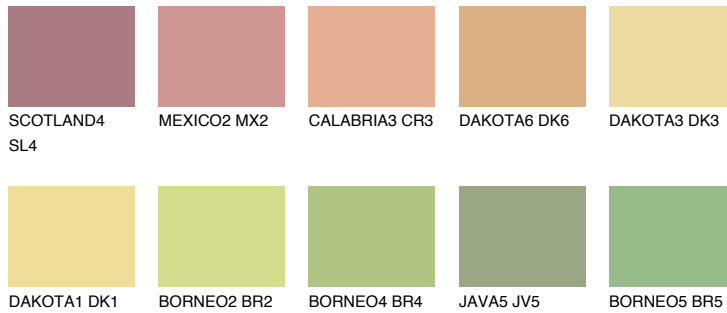

COLOUR DETAILS

CRETE4 CT4

63% TSR 59%

Matching colours

COLOURS

INTENSE

For more information on plasters and paints, go to www.ceresit.it

*The presented colours refer to plasters and paints offered by Ceresit. Due to the use of digital techniques, the presented colours might not represent the original ones, thus they cannot be considered as a reliable colour presentation. We recommend checking the authentic colour samples.