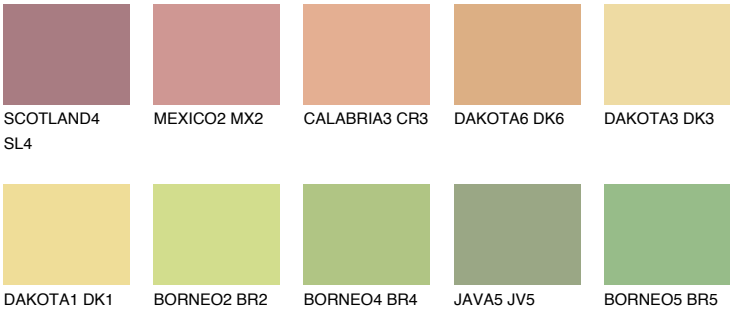

COLOUR DETAILS

CRETE4 CT4

63% TSR 59%

Matching colours

COLOURS

INTENSE

For more information on plasters and paints, go to www.ceresit.it

*The presented colours refer to plasters and paints offered by Ceresit. Due to the use of digital techniques, the presented colours might not represent the original ones, thus they cannot be considered as a reliable colour presentation. We recommend checking the authentic colour samples.