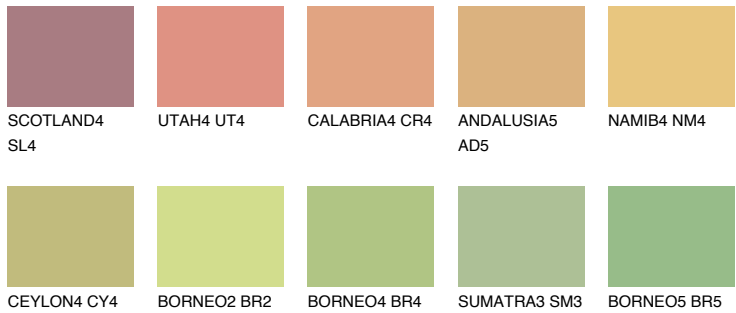

COLOUR DETAILS

CRETE5 CT5

59% TSR 53%

Matching colours

COLOURS

INTENSE

For more information on plasters and paints, go to www.ceresit.it

*The presented colours refer to plasters and paints offered by Ceresit. Due to the use of digital techniques, the presented colours might not represent the original ones, thus they cannot be considered as a reliable colour presentation. We recommend checking the authentic colour samples.