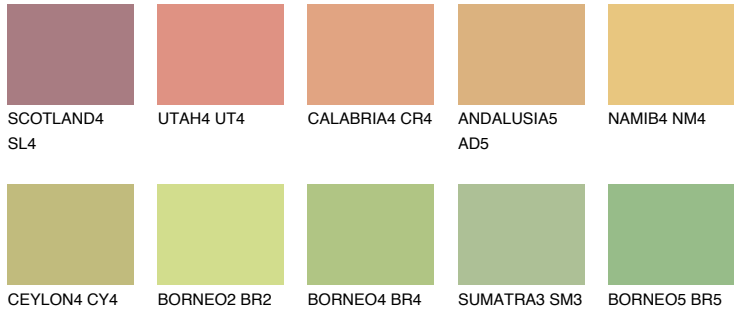

COLOUR DETAILS

CRETE5 CT5

59% TSR 53%

Matching colours

COLOURS

INTENSE

For more information on plasters and paints, go to www.ceresit.it

*The presented colours refer to plasters and paints offered by Ceresit. Due to the use of digital techniques, the presented colours might not represent the original ones, thus they cannot be considered as a reliable colour presentation. We recommend checking the authentic colour samples.