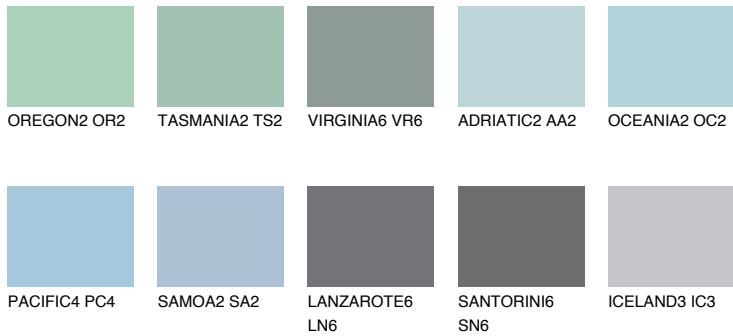

# COLOUR DETAILS

## OCEANIA3 OC3

53% **TSR** 58%

### Matching colours

#### COLOURS