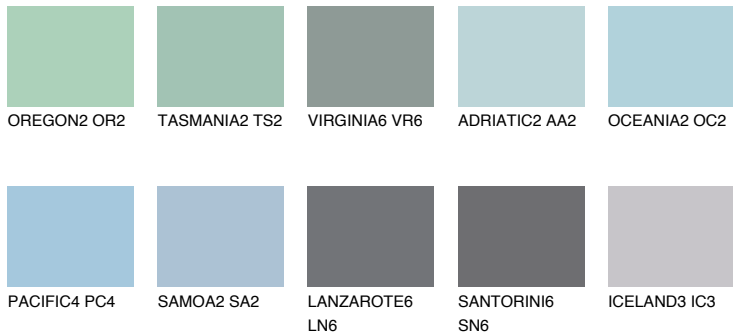

COLOUR DETAILS

OCEANIA3 OC3

53% **TSR** 58%

Matching colours

COLOURS

INTENSE

For more information on plasters and paints, go to www.ceresit.it

*The presented colours refer to plasters and paints offered by Ceresit. Due to the use of digital techniques, the presented colours might not represent the original ones, thus they cannot be considered as a reliable colour presentation. We recommend checking the authentic colour samples.