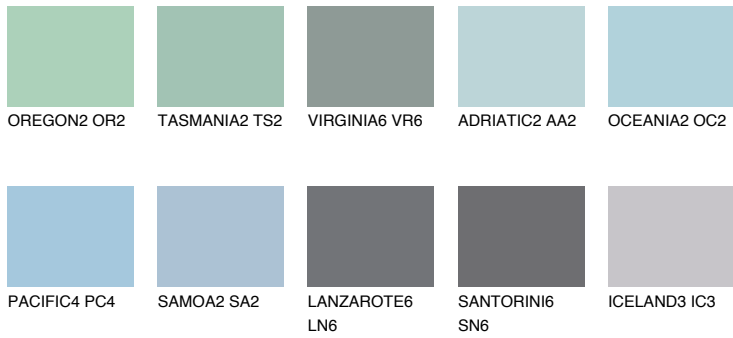

COLOUR DETAILS

OCEANIA3 OC3

53% **TSR** 58%

Matching colours

COLOURS

INTENSE

For more information on plasters and paints, go to www.ceresit.it

*The presented colours refer to plasters and paints offered by Ceresit. Due to the use of digital techniques, the presented colours might not represent the original ones, thus they cannot be considered as a reliable colour presentation. We recommend checking the authentic colour samples.