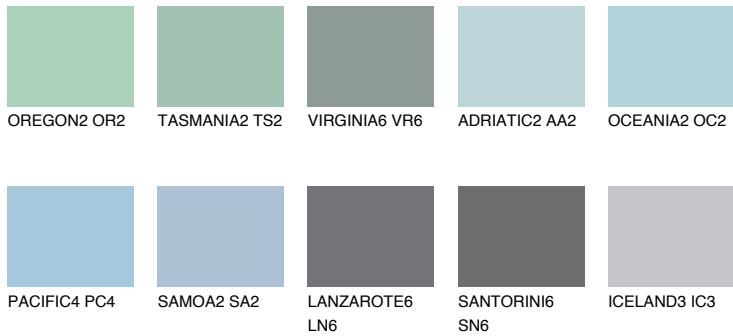

COLOUR DETAILS

OCEANIA3 OC3

53% TSR 58%

Matching colours

COLOURS

INTENSE

For more information on plasters and paints, go to www.ceresit.it

*The presented colours refer to plasters and paints offered by Ceresit. Due to the use of digital techniques, the presented colours might not represent the original ones, thus they cannot be considered as a reliable colour presentation. We recommend checking the authentic colour samples.