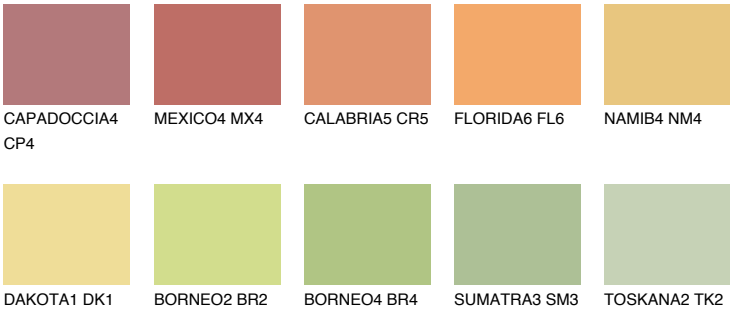

CRETE6 CT6

53% TSR 51%

Matching colours

COLOURS

INTENSE

For more information on plasters and paints, go to www.ceresit.it

*The presented colours refer to plasters and paints offered by Ceresit. Due to the use of digital techniques, the presented colours might not represent the original ones, thus they cannot be considered as a reliable colour presentation. We recommend checking the authentic colour samples.