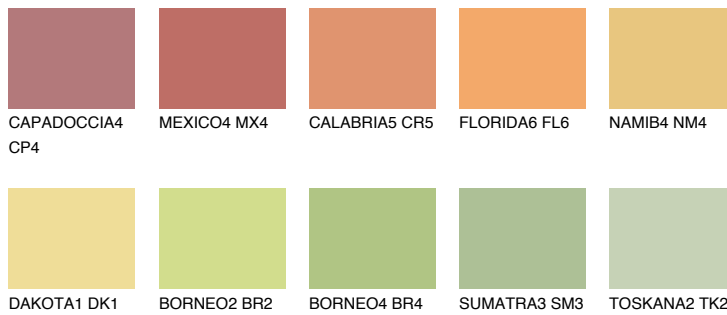

COLOUR DETAILS

CRETE6 CT6

53% TSR 51%

Matching colours

COLOURS

INTENSE

For more information on plasters and paints, go to www.ceresit.it

*The presented colours refer to plasters and paints offered by Ceresit. Due to the use of digital techniques, the presented colours might not represent the original ones, thus they cannot be considered as a reliable colour presentation. We recommend checking the authentic colour samples.