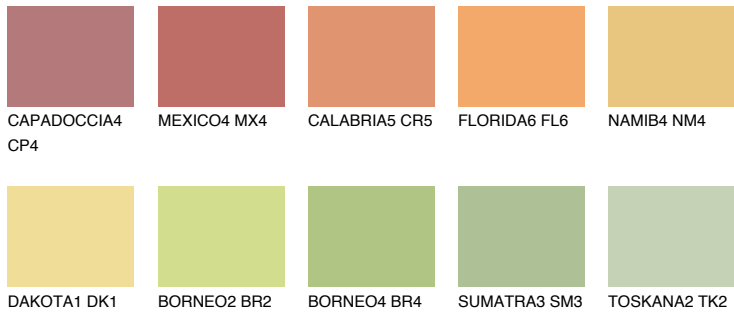

COLOUR DETAILS

CRETE6 CT6

53% TSR 51%

Matching colours

COLOURS

INTENSE

For more information on plasters and paints, go to www.ceresit.it

*The presented colours refer to plasters and paints offered by Ceresit. Due to the use of digital techniques, the presented colours might not represent the original ones, thus they cannot be considered as a reliable colour presentation. We recommend checking the authentic colour samples.