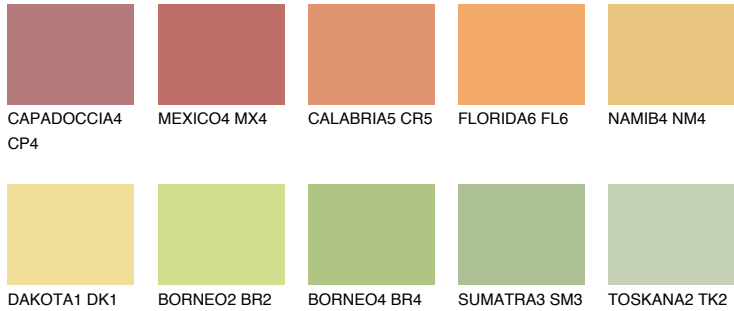

COLOUR DETAILS

CRETE6 CT6

53% TSR 51%

Matching colours

COLOURS

INTENSE

For more information on plasters and paints, go to www.ceresit.it

*The presented colours refer to plasters and paints offered by Ceresit. Due to the use of digital techniques, the presented colours might not represent the original ones, thus they cannot be considered as a reliable colour presentation. We recommend checking the authentic colour samples.