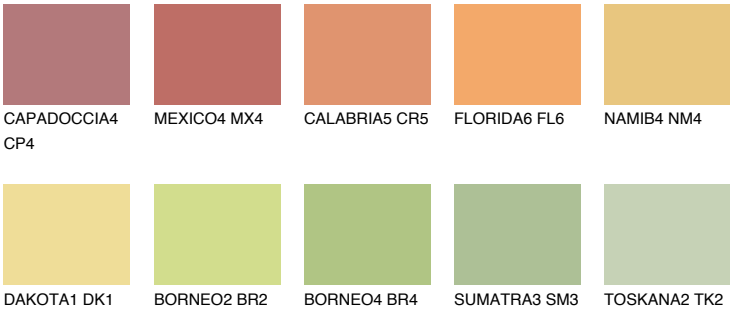

# COLOUR DETAILS

## CRETE6 CT6

53% TSR 51%

### Matching colours

#### COLOURS