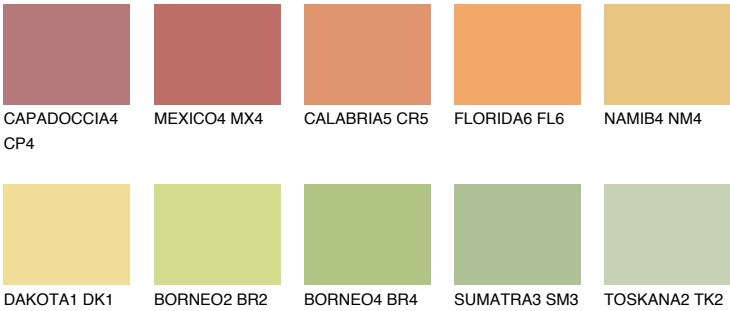

## CRETE6 CT6

53% TSR 51%

### Matching colours

#### COLOURS

#### INTENSE

For more information on plasters and paints, go to [www.ceresit.it](http://www.ceresit.it)

\*The presented colours refer to plasters and paints offered by Ceresit. Due to the use of digital techniques, the presented colours might not represent the original ones, thus they cannot be considered as a reliable colour presentation. We recommend checking the authentic colour samples.