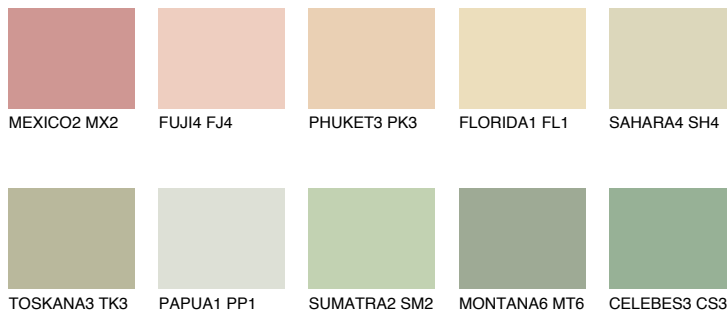

COLOUR DETAILS

CALIFORNIA1 CF1

76% TSR 70%

Matching colours

COLOURS

INTENSE

For more information on plasters and paints, go to www.ceresit.it

*The presented colours refer to plasters and paints offered by Ceresit. Due to the use of digital techniques, the presented colours might not represent the original ones, thus they cannot be considered as a reliable colour presentation. We recommend checking the authentic colour samples.