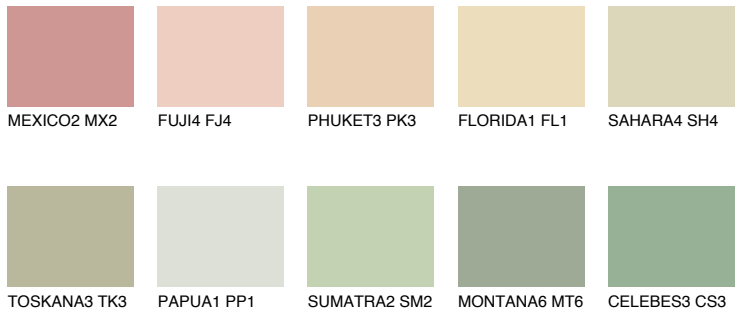

COLOUR DETAILS

CALIFORNIA1 CF1

76% TSR 70%

Matching colours

COLOURS

INTENSE

For more information on plasters and paints, go to www.ceresit.it

*The presented colours refer to plasters and paints offered by Ceresit. Due to the use of digital techniques, the presented colours might not represent the original ones, thus they cannot be considered as a reliable colour presentation. We recommend checking the authentic colour samples.