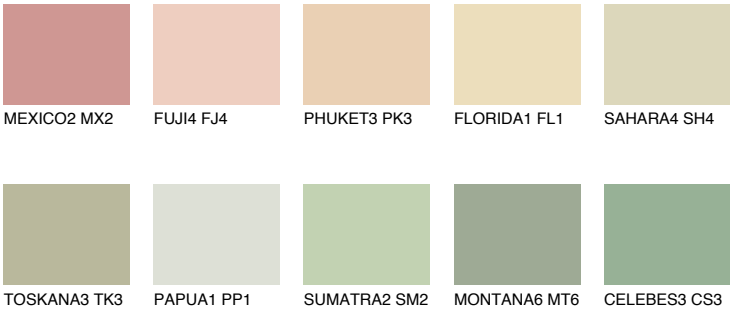

COLOUR DETAILS

CALIFORNIA1 CF1

76% TSR 70%

Matching colours

COLOURS

INTENSE

For more information on plasters and paints, go to www.ceresit.it

*The presented colours refer to plasters and paints offered by Ceresit. Due to the use of digital techniques, the presented colours might not represent the original ones, thus they cannot be considered as a reliable colour presentation. We recommend checking the authentic colour samples.