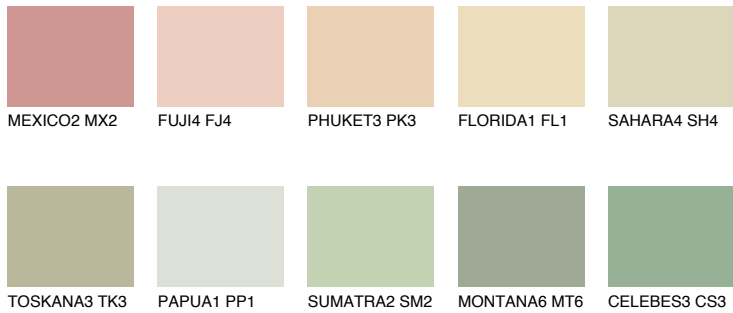

COLOUR DETAILS

CALIFORNIA1 CF1

76% TSR 70%

Matching colours

COLOURS

INTENSE

For more information on plasters and paints, go to www.ceresit.it

*The presented colours refer to plasters and paints offered by Ceresit. Due to the use of digital techniques, the presented colours might not represent the original ones, thus they cannot be considered as a reliable colour presentation. We recommend checking the authentic colour samples.