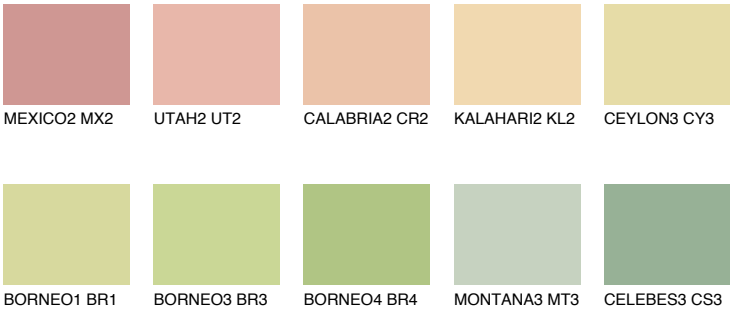

COLOUR DETAILS

CALIFORNIA2 CF2

75% TSR 68%

Matching colours

COLOURS

INTENSE

For more information on plasters and paints, go to www.ceresit.it

*The presented colours refer to plasters and paints offered by Ceresit. Due to the use of digital techniques, the presented colours might not represent the original ones, thus they cannot be considered as a reliable colour presentation. We recommend checking the authentic colour samples.