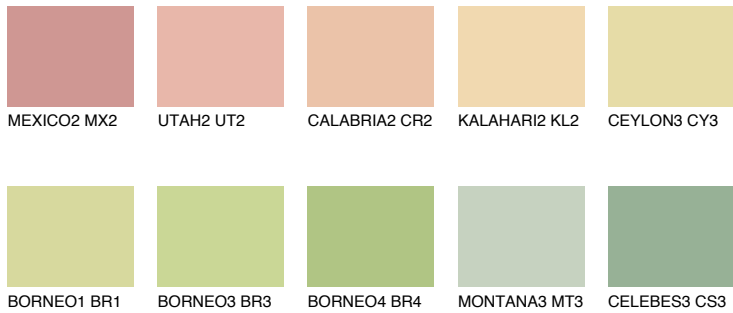

COLOUR DETAILS

CALIFORNIA2 CF2

75% TSR 68%

Matching colours

COLOURS

INTENSE

For more information on plasters and paints, go to www.ceresit.it

*The presented colours refer to plasters and paints offered by Ceresit. Due to the use of digital techniques, the presented colours might not represent the original ones, thus they cannot be considered as a reliable colour presentation. We recommend checking the authentic colour samples.