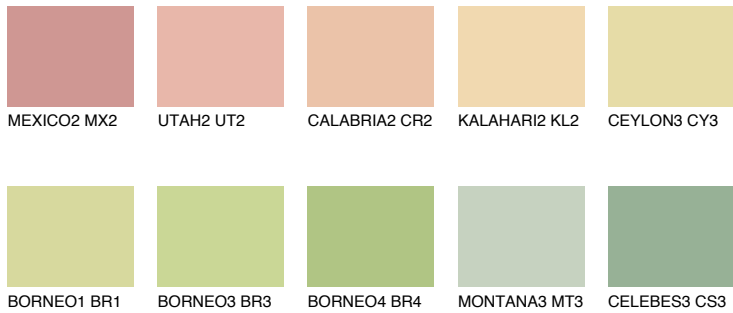

# COLOUR DETAILS

## CALIFORNIA2 CF2

75% TSR 68%

### Matching colours

#### COLOURS