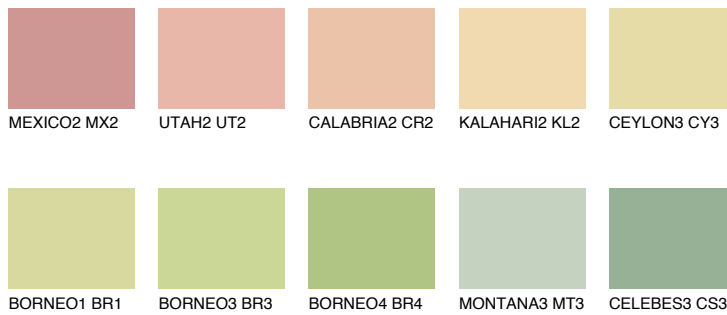

COLOUR DETAILS

CALIFORNIA2 CF2

75% TSR 68%

Matching colours

COLOURS

INTENSE

For more information on plasters and paints, go to www.ceresit.it

*The presented colours refer to plasters and paints offered by Ceresit. Due to the use of digital techniques, the presented colours might not represent the original ones, thus they cannot be considered as a reliable colour presentation. We recommend checking the authentic colour samples.