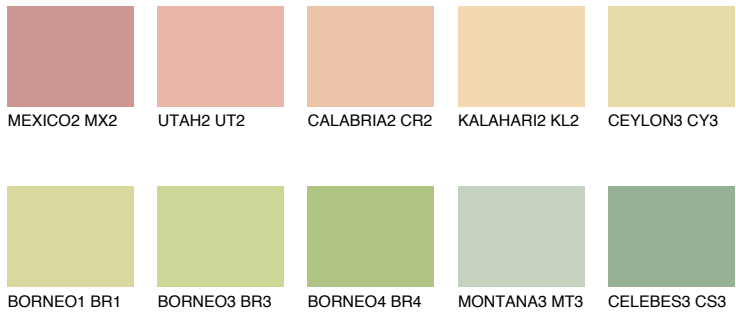

COLOUR DETAILS

CALIFORNIA2 CF2

75% TSR 68%

Matching colours

COLOURS

INTENSE

For more information on plasters and paints, go to www.ceresit.it

*The presented colours refer to plasters and paints offered by Ceresit. Due to the use of digital techniques, the presented colours might not represent the original ones, thus they cannot be considered as a reliable colour presentation. We recommend checking the authentic colour samples.