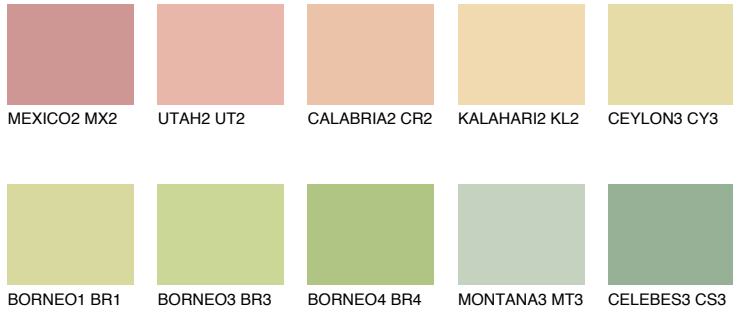

# COLOUR DETAILS

## CALIFORNIA2 CF2

75% TSR 68%

### Matching colours

#### COLOURS