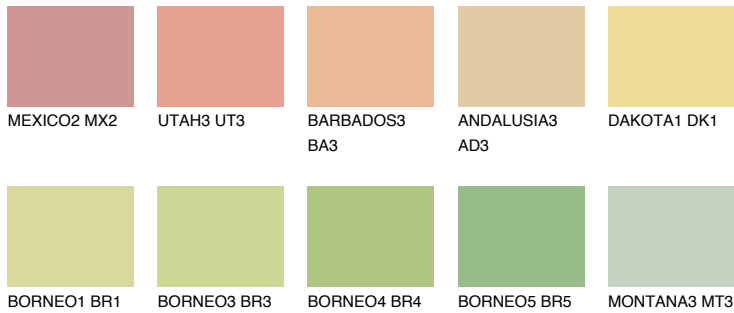

COLOUR DETAILS

CALIFORNIA3 CF3

73% TSR 68%

Matching colours

COLOURS

INTENSE

For more information on plasters and paints, go to www.ceresit.it

*The presented colours refer to plasters and paints offered by Ceresit. Due to the use of digital techniques, the presented colours might not represent the original ones, thus they cannot be considered as a reliable colour presentation. We recommend checking the authentic colour samples.