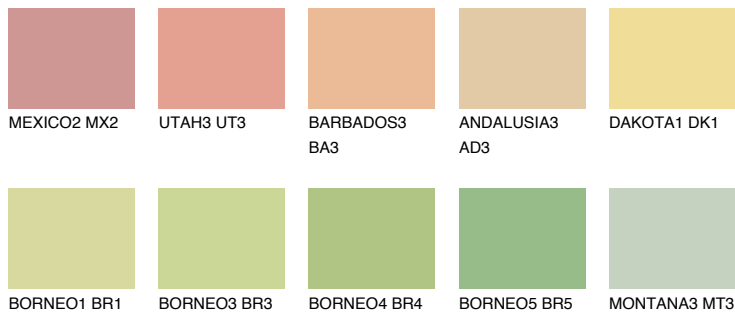

# COLOUR DETAILS

## CALIFORNIA3 CF3

73% TSR 68%

### Matching colours

#### COLOURS