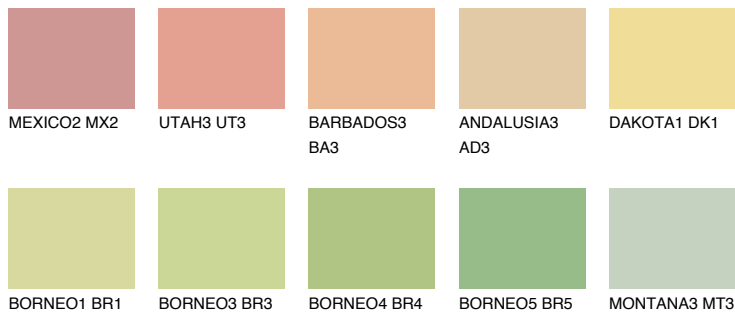

COLOUR DETAILS

CALIFORNIA3 CF3

73% TSR 68%

Matching colours

COLOURS

INTENSE

For more information on plasters and paints, go to www.ceresit.it

*The presented colours refer to plasters and paints offered by Ceresit. Due to the use of digital techniques, the presented colours might not represent the original ones, thus they cannot be considered as a reliable colour presentation. We recommend checking the authentic colour samples.