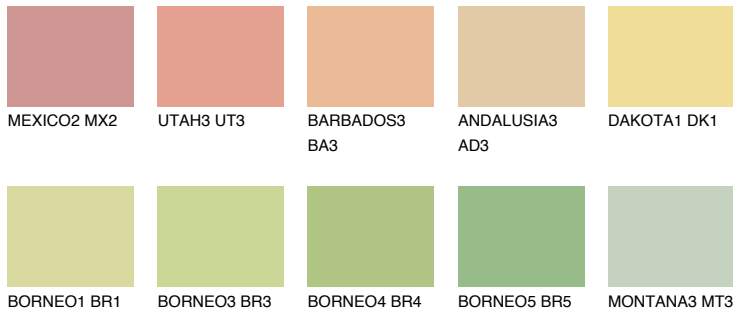

# COLOUR DETAILS

## CALIFORNIA3 CF3

73% TSR 68%

### Matching colours

#### COLOURS