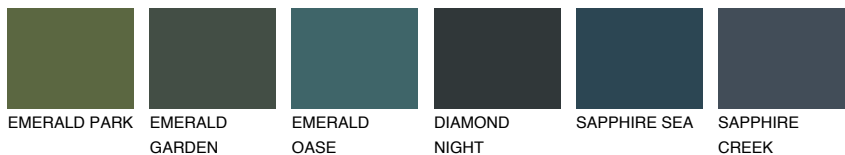

CALIFORNIA4 CF4

70% TSR 66%

Matching colours

COLOURS

INTENSE

For more information on plasters and paints, go to www.ceresit.it

*The presented colours refer to plasters and paints offered by Ceresit. Due to the use of digital techniques, the presented colours might not represent the original ones, thus they cannot be considered as a reliable colour presentation. We recommend checking the authentic colour samples.