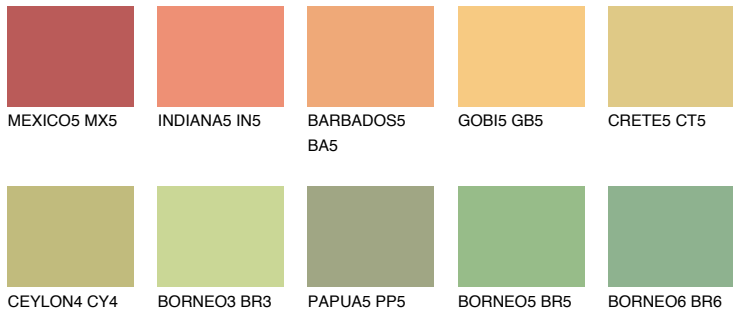

COLOUR DETAILS

CALIFORNIA4 CF4

70% TSR 66%

Matching colours

COLOURS

INTENSE

For more information on plasters and paints, go to www.ceresit.it

*The presented colours refer to plasters and paints offered by Ceresit. Due to the use of digital techniques, the presented colours might not represent the original ones, thus they cannot be considered as a reliable colour presentation. We recommend checking the authentic colour samples.