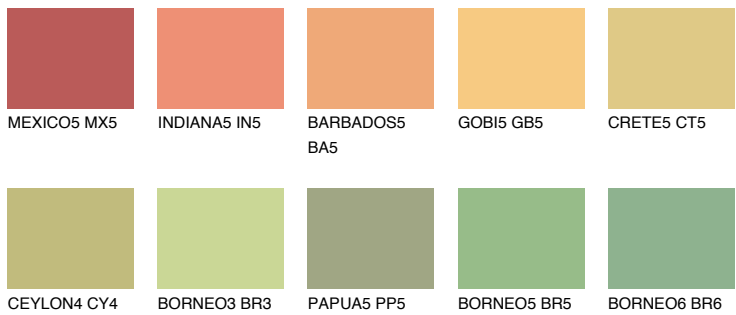

CALIFORNIA4 CF4

70% TSR 66%

Matching colours

COLOURS

INTENSE

For more information on plasters and paints, go to www.ceresit.it

*The presented colours refer to plasters and paints offered by Ceresit. Due to the use of digital techniques, the presented colours might not represent the original ones, thus they cannot be considered as a reliable colour presentation. We recommend checking the authentic colour samples.