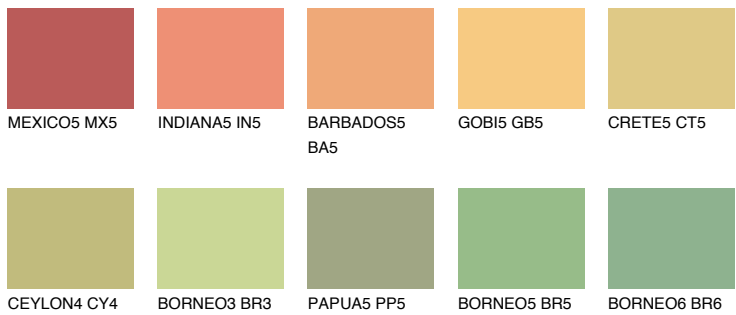

COLOUR DETAILS

CALIFORNIA4 CF4

70% TSR 66%

Matching colours

COLOURS

INTENSE

For more information on plasters and paints, go to www.ceresit.it

*The presented colours refer to plasters and paints offered by Ceresit. Due to the use of digital techniques, the presented colours might not represent the original ones, thus they cannot be considered as a reliable colour presentation. We recommend checking the authentic colour samples.