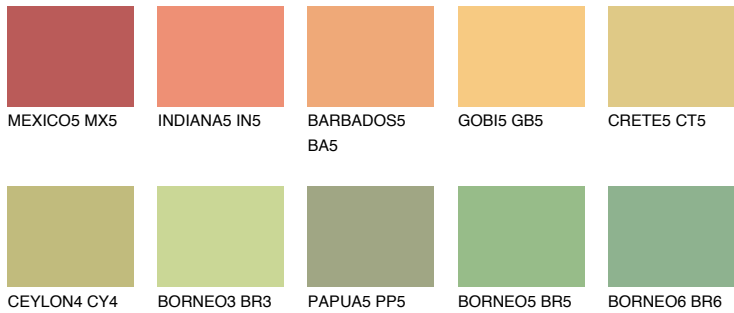

# COLOUR DETAILS

## CALIFORNIA4 CF4

70% TSR 66%

### Matching colours

#### COLOURS