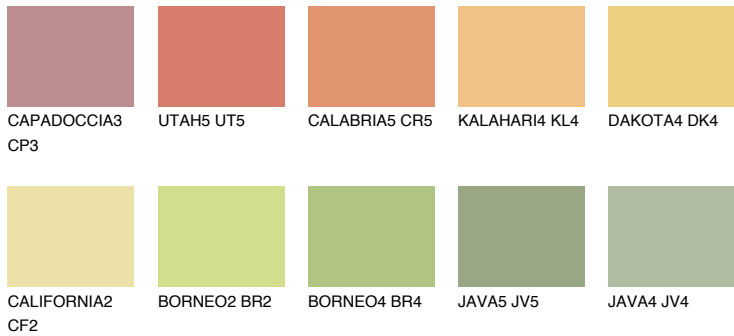

COLOUR DETAILS

CALIFORNIA5 CF5

70% TSR 67%

Matching colours

COLOURS

INTENSE

For more information on plasters and paints, go to www.ceresit.it

*The presented colours refer to plasters and paints offered by Ceresit. Due to the use of digital techniques, the presented colours might not represent the original ones, thus they cannot be considered as a reliable colour presentation. We recommend checking the authentic colour samples.