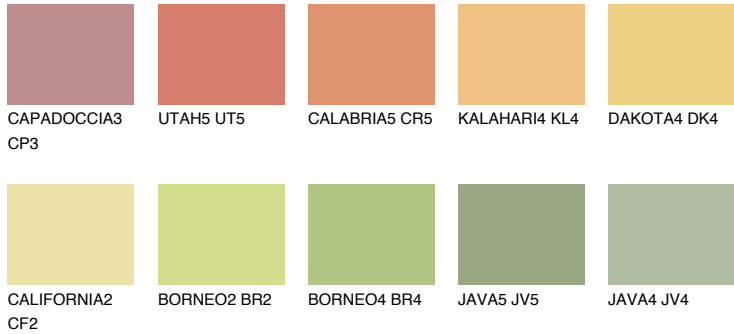

COLOUR DETAILS

CALIFORNIA5 CF5

70% TSR 67%

Matching colours

COLOURS

INTENSE

For more information on plasters and paints, go to www.ceresit.it

*The presented colours refer to plasters and paints offered by Ceresit. Due to the use of digital techniques, the presented colours might not represent the original ones, thus they cannot be considered as a reliable colour presentation. We recommend checking the authentic colour samples.