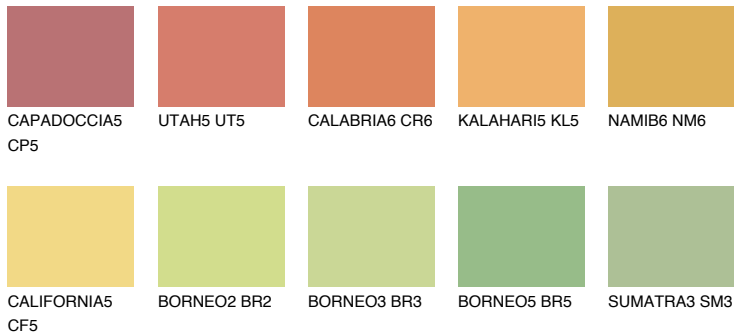

COLOUR DETAILS

CALIFORNIA6 CF6

65% TSR 65%

Matching colours

COLOURS

INTENSE

For more information on plasters and paints, go to www.ceresit.it

*The presented colours refer to plasters and paints offered by Ceresit. Due to the use of digital techniques, the presented colours might not represent the original ones, thus they cannot be considered as a reliable colour presentation. We recommend checking the authentic colour samples.