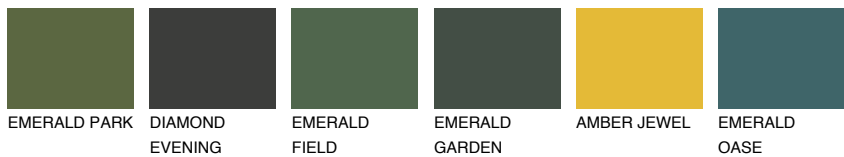

COLOUR DETAILS

CALIFORNIA6 CF6

65% TSR 65%

Matching colours

COLOURS

INTENSE

For more information on plasters and paints, go to www.ceresit.it

*The presented colours refer to plasters and paints offered by Ceresit. Due to the use of digital techniques, the presented colours might not represent the original ones, thus they cannot be considered as a reliable colour presentation. We recommend checking the authentic colour samples.