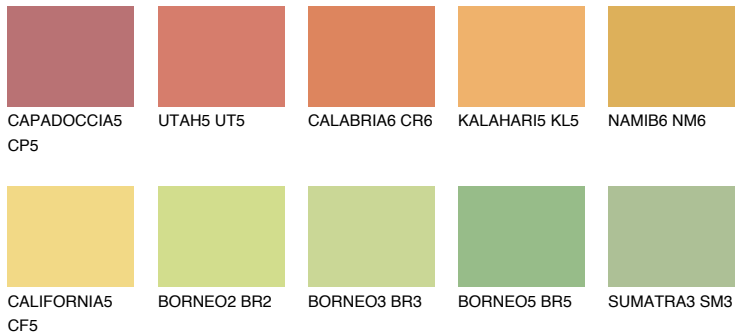

COLOUR DETAILS

CALIFORNIA6 CF6

65% TSR 65%

Matching colours

COLOURS

INTENSE

For more information on plasters and paints, go to www.ceresit.it

*The presented colours refer to plasters and paints offered by Ceresit. Due to the use of digital techniques, the presented colours might not represent the original ones, thus they cannot be considered as a reliable colour presentation. We recommend checking the authentic colour samples.