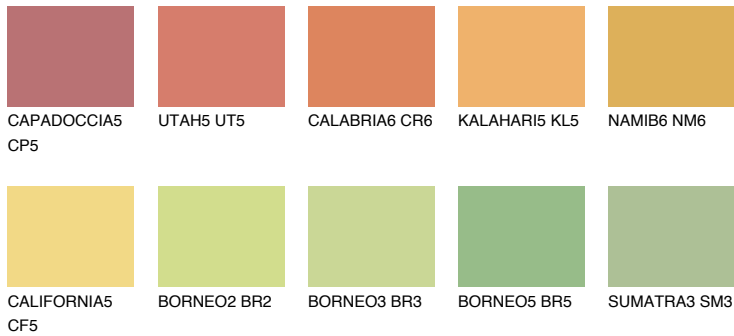

# COLOUR DETAILS

## CALIFORNIA6 CF6

65% TSR 65%

### Matching colours

#### COLOURS