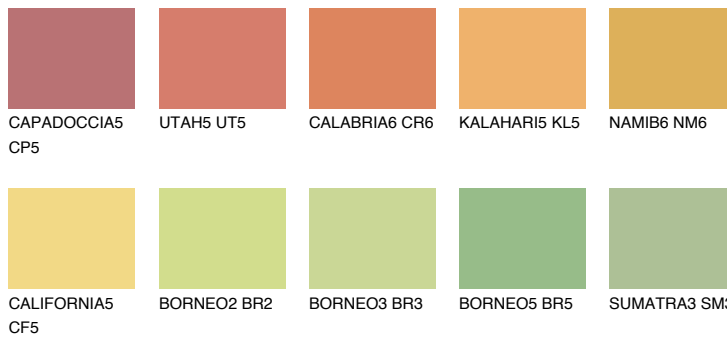

COLOUR DETAILS

CALIFORNIA6 CF6

65% TSR 65%

Matching colours

COLOURS

INTENSE

For more information on plasters and paints, go to www.ceresit.it

*The presented colours refer to plasters and paints offered by Ceresit. Due to the use of digital techniques, the presented colours might not represent the original ones, thus they cannot be considered as a reliable colour presentation. We recommend checking the authentic colour samples.