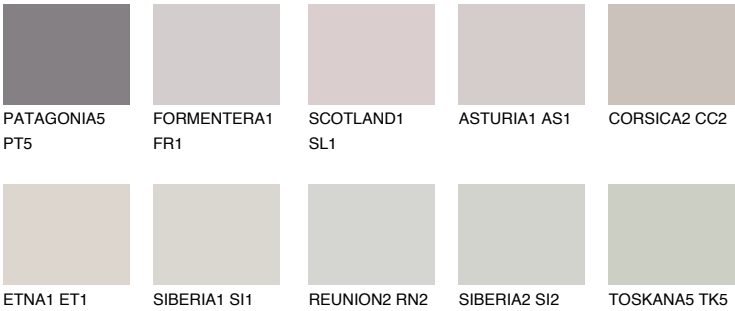

## CORSICA1 CC1

62% **TSR** 61%

### Matching colours

#### COLOURS

#### INTENSE

For more information on plasters and paints, go to [www.ceresit.it](http://www.ceresit.it)

\*The presented colours refer to plasters and paints offered by Ceresit. Due to the use of digital techniques, the presented colours might not represent the original ones, thus they cannot be considered as a reliable colour presentation. We recommend checking the authentic colour samples.