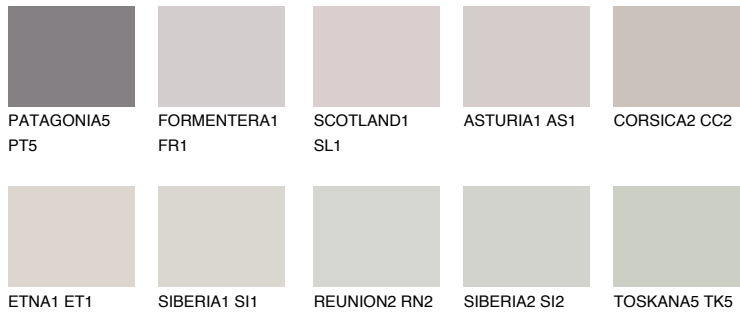

COLOUR DETAILS

CORSICA1 CC1

62% **TSR** 61%

Matching colours

COLOURS

INTENSE

For more information on plasters and paints, go to www.ceresit.it

*The presented colours refer to plasters and paints offered by Ceresit. Due to the use of digital techniques, the presented colours might not represent the original ones, thus they cannot be considered as a reliable colour presentation. We recommend checking the authentic colour samples.