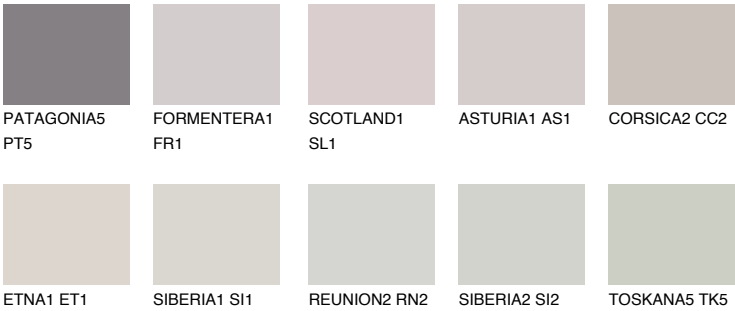

CORSICA1 CC1

62% **TSR** 61%

Matching colours

COLOURS

INTENSE

For more information on plasters and paints, go to www.ceresit.it

*The presented colours refer to plasters and paints offered by Ceresit. Due to the use of digital techniques, the presented colours might not represent the original ones, thus they cannot be considered as a reliable colour presentation. We recommend checking the authentic colour samples.