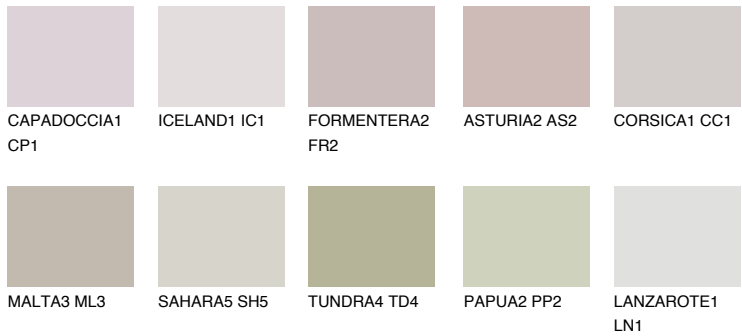

COLOUR DETAILS

CORSICA2 CC2

55% TSR 50%

Matching colours

COLOURS

INTENSE

For more information on plasters and paints, go to www.ceresit.it

*The presented colours refer to plasters and paints offered by Ceresit. Due to the use of digital techniques, the presented colours might not represent the original ones, thus they cannot be considered as a reliable colour presentation. We recommend checking the authentic colour samples.