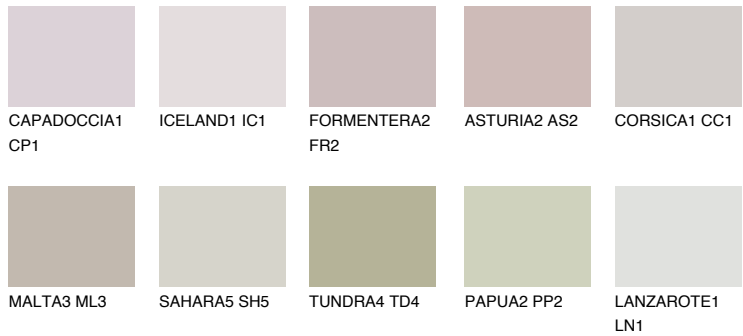

COLOUR DETAILS

CORSICA2 CC2

55% TSR 50%

Matching colours

COLOURS

INTENSE

For more information on plasters and paints, go to www.ceresit.it

*The presented colours refer to plasters and paints offered by Ceresit. Due to the use of digital techniques, the presented colours might not represent the original ones, thus they cannot be considered as a reliable colour presentation. We recommend checking the authentic colour samples.