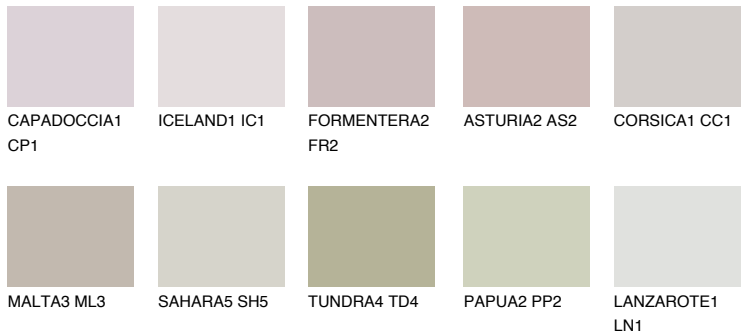

# COLOUR DETAILS

### Matching colours

#### COLOURS

#### INTENSE

For more information on plasters and paints, go to [www.ceresit.it](http://www.ceresit.it)

\*The presented colours refer to plasters and paints offered by Ceresit. Due to the use of digital techniques, the presented colours might not represent the original ones, thus they cannot be considered as a reliable colour presentation. We recommend checking the authentic colour samples.