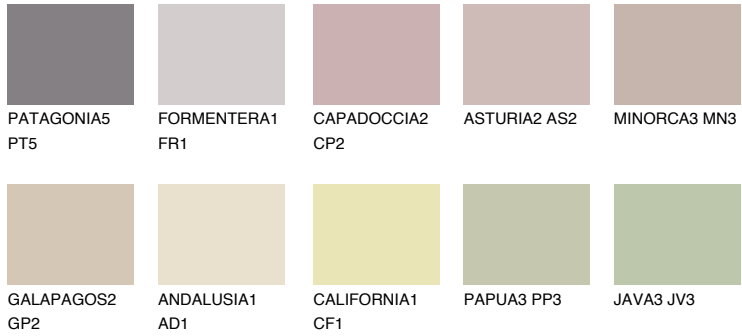

COLOUR DETAILS

CORSICA3 CC3

50% TSR 49%

Matching colours

COLOURS

INTENSE

For more information on plasters and paints, go to www.ceresit.it

*The presented colours refer to plasters and paints offered by Ceresit. Due to the use of digital techniques, the presented colours might not represent the original ones, thus they cannot be considered as a reliable colour presentation. We recommend checking the authentic colour samples.