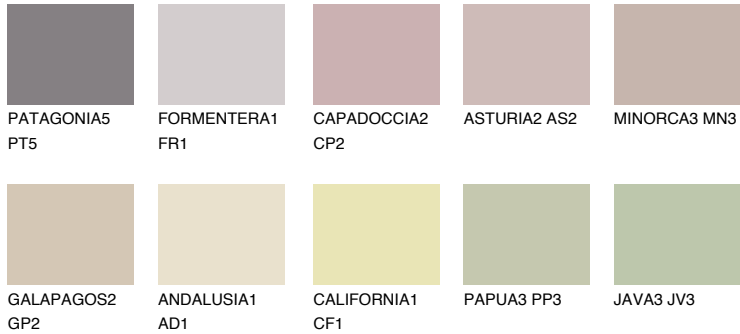

COLOUR DETAILS

CORSICA3 CC3

50% TSR 49%

Matching colours

COLOURS

INTENSE

For more information on plasters and paints, go to www.ceresit.it

*The presented colours refer to plasters and paints offered by Ceresit. Due to the use of digital techniques, the presented colours might not represent the original ones, thus they cannot be considered as a reliable colour presentation. We recommend checking the authentic colour samples.