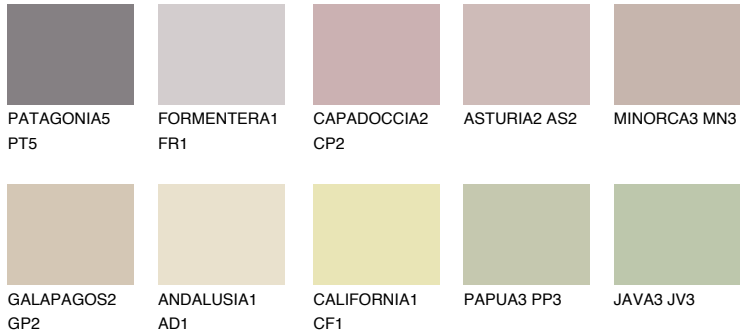

COLOUR DETAILS

CORSICA3 CC3

50% TSR 49%

Matching colours

COLOURS

INTENSE

For more information on plasters and paints, go to www.ceresit.it

*The presented colours refer to plasters and paints offered by Ceresit. Due to the use of digital techniques, the presented colours might not represent the original ones, thus they cannot be considered as a reliable colour presentation. We recommend checking the authentic colour samples.