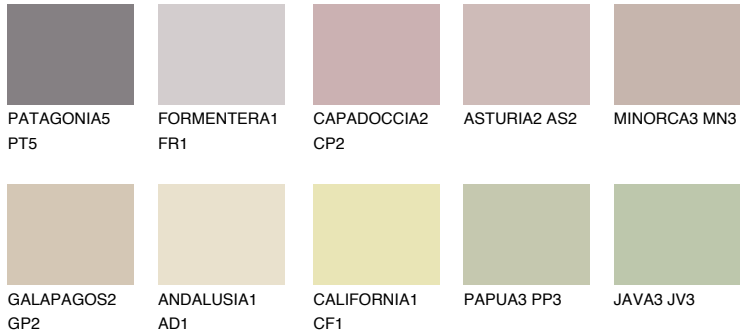

# COLOUR DETAILS

### Matching colours

#### COLOURS

#### INTENSE

For more information on plasters and paints, go to [www.ceresit.it](http://www.ceresit.it)

\*The presented colours refer to plasters and paints offered by Ceresit. Due to the use of digital techniques, the presented colours might not represent the original ones, thus they cannot be considered as a reliable colour presentation. We recommend checking the authentic colour samples.