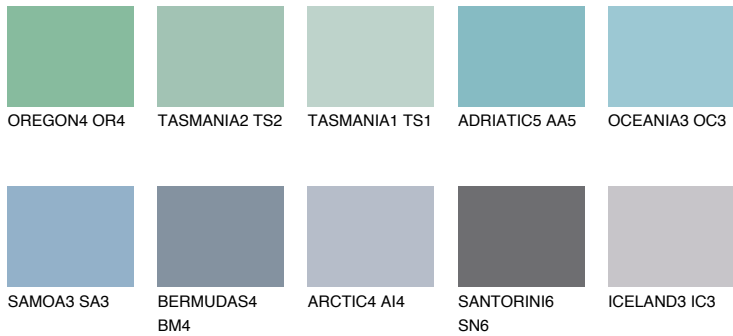

COLOUR DETAILS

OCEANIA4 OC4

50% TSR 57%

Matching colours

COLOURS

INTENSE

For more information on plasters and paints, go to www.ceresit.it

*The presented colours refer to plasters and paints offered by Ceresit. Due to the use of digital techniques, the presented colours might not represent the original ones, thus they cannot be considered as a reliable colour presentation. We recommend checking the authentic colour samples.