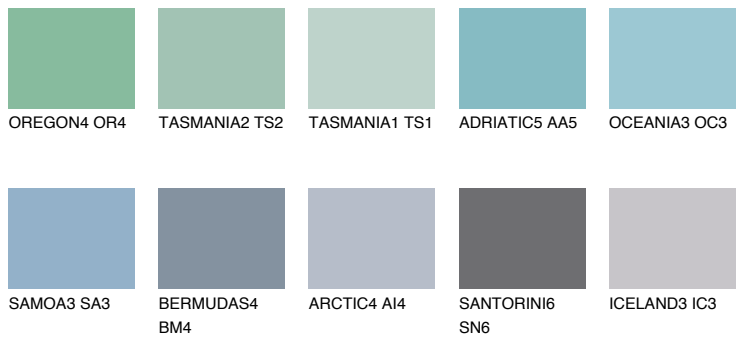

# COLOUR DETAILS

## OCEANIA4 OC4

50% TSR 57%

### Matching colours

#### COLOURS