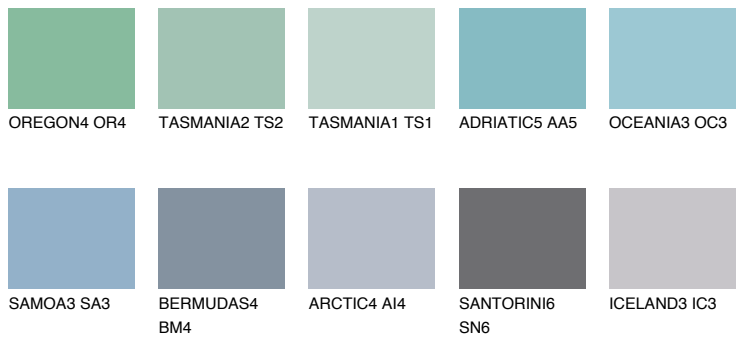

COLOUR DETAILS

OCEANIA4 OC4

50% TSR 57%

Matching colours

COLOURS

INTENSE

For more information on plasters and paints, go to www.ceresit.it

*The presented colours refer to plasters and paints offered by Ceresit. Due to the use of digital techniques, the presented colours might not represent the original ones, thus they cannot be considered as a reliable colour presentation. We recommend checking the authentic colour samples.