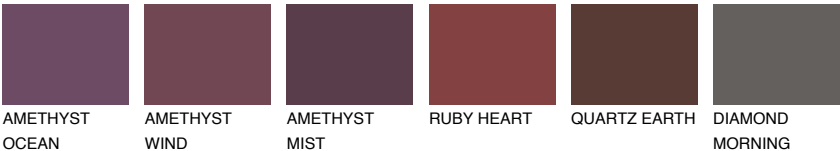

CORSIKA4 CC4

39% **TSR** 39%

Matching colours

COLOURS

INTENSE

For more information on plasters and paints, go to www.ceresit.it

*The presented colours refer to plasters and paints offered by Ceresit. Due to the use of digital techniques, the presented colours might not represent the original ones, thus they cannot be considered as a reliable colour presentation. We recommend checking the authentic colour samples.