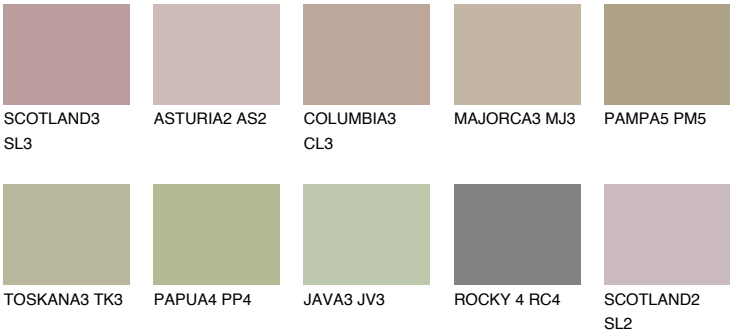

CORSIKA4 CC4

39% **TSR** 39%

Matching colours

COLOURS

INTENSE

For more information on plasters and paints, go to www.ceresit.it

*The presented colours refer to plasters and paints offered by Ceresit. Due to the use of digital techniques, the presented colours might not represent the original ones, thus they cannot be considered as a reliable colour presentation. We recommend checking the authentic colour samples.