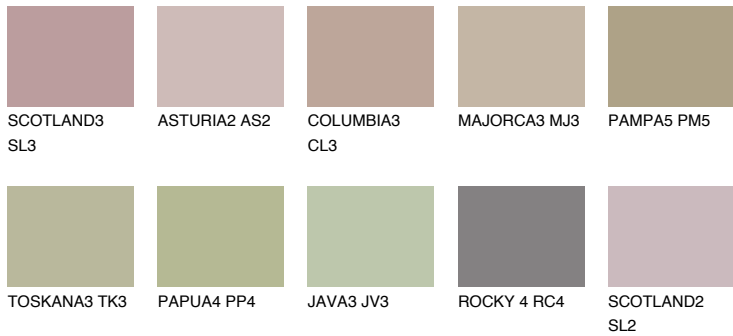

COLOUR DETAILS

CORSICA4 CC4

39% TSR 39%

Matching colours

COLOURS

INTENSE

For more information on plasters and paints, go to www.ceresit.it

*The presented colours refer to plasters and paints offered by Ceresit. Due to the use of digital techniques, the presented colours might not represent the original ones, thus they cannot be considered as a reliable colour presentation. We recommend checking the authentic colour samples.