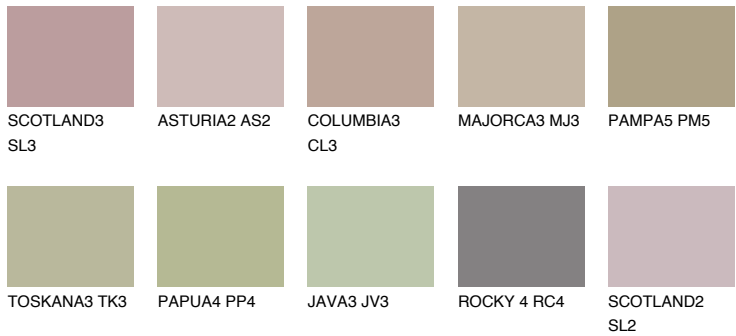

COLOUR DETAILS

CORSICA4 CC4

39% TSR 39%

Matching colours

COLOURS

INTENSE

For more information on plasters and paints, go to www.ceresit.it

*The presented colours refer to plasters and paints offered by Ceresit. Due to the use of digital techniques, the presented colours might not represent the original ones, thus they cannot be considered as a reliable colour presentation. We recommend checking the authentic colour samples.