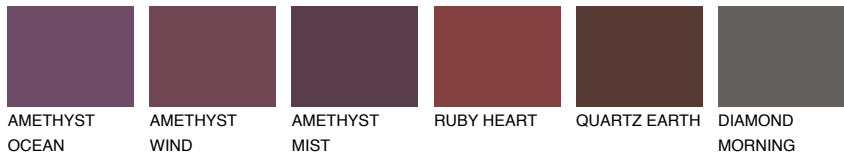

COLOUR DETAILS

CORSICA4 CC4

39% TSR 39%

Matching colours

COLOURS

INTENSE

For more information on plasters and paints, go to www.ceresit.it

*The presented colours refer to plasters and paints offered by Ceresit. Due to the use of digital techniques, the presented colours might not represent the original ones, thus they cannot be considered as a reliable colour presentation. We recommend checking the authentic colour samples.