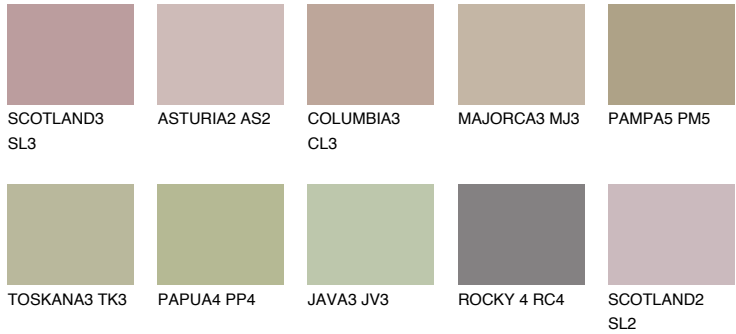

COLOUR DETAILS

CORSICA4 CC4

39% TSR 39%

Matching colours

COLOURS

INTENSE

For more information on plasters and paints, go to www.ceresit.it

*The presented colours refer to plasters and paints offered by Ceresit. Due to the use of digital techniques, the presented colours might not represent the original ones, thus they cannot be considered as a reliable colour presentation. We recommend checking the authentic colour samples.