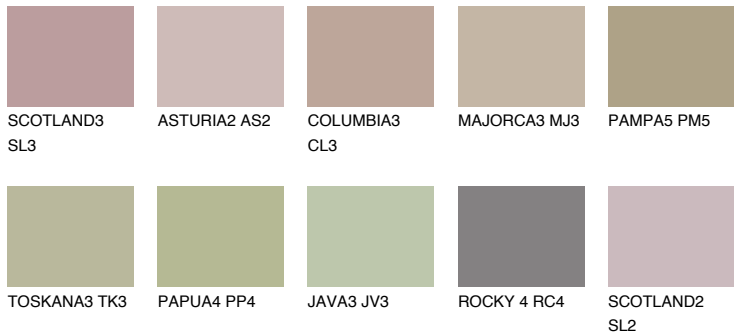

# COLOUR DETAILS

### Matching colours

#### COLOURS

#### INTENSE

For more information on plasters and paints, go to [www.ceresit.it](http://www.ceresit.it)

\*The presented colours refer to plasters and paints offered by Ceresit. Due to the use of digital techniques, the presented colours might not represent the original ones, thus they cannot be considered as a reliable colour presentation. We recommend checking the authentic colour samples.