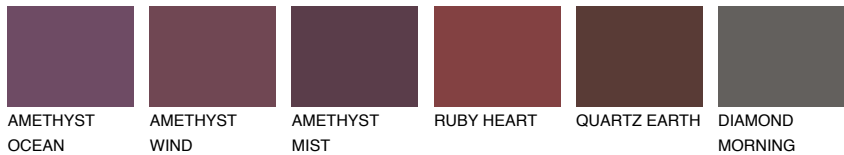

COLOUR DETAILS

CORSIKA4 CC4

39% TSR 39%

Matching colours

COLOURS

INTENSE

For more information on plasters and paints, go to www.ceresit.it

*The presented colours refer to plasters and paints offered by Ceresit. Due to the use of digital techniques, the presented colours might not represent the original ones, thus they cannot be considered as a reliable colour presentation. We recommend checking the authentic colour samples.