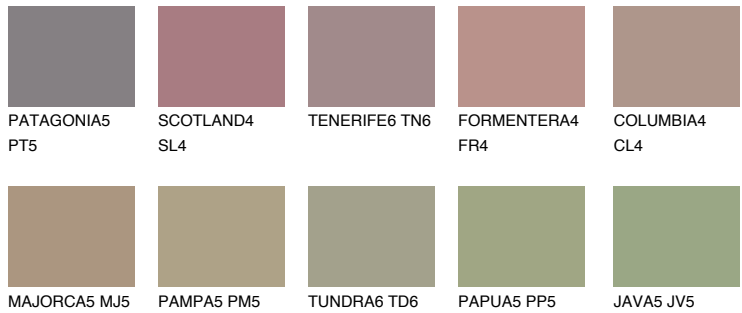

# COLOUR DETAILS

### Matching colours

#### COLOURS

#### INTENSE

For more information on plasters and paints, go to [www.ceresit.it](http://www.ceresit.it)

\*The presented colours refer to plasters and paints offered by Ceresit. Due to the use of digital techniques, the presented colours might not represent the original ones, thus they cannot be considered as a reliable colour presentation. We recommend checking the authentic colour samples.