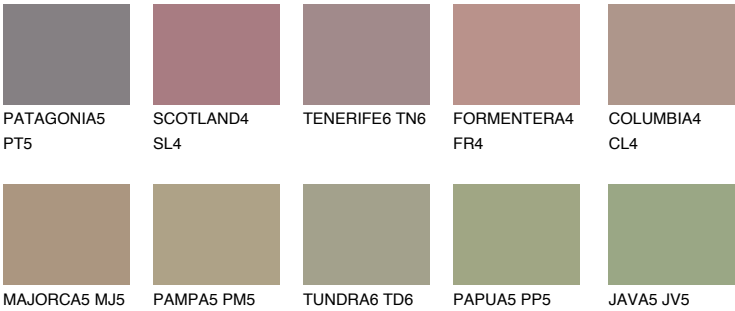

CORSICA5 CC5

32% TSR 32%

Matching colours

COLOURS

INTENSE

For more information on plasters and paints, go to www.ceresit.it

*The presented colours refer to plasters and paints offered by Ceresit. Due to the use of digital techniques, the presented colours might not represent the original ones, thus they cannot be considered as a reliable colour presentation. We recommend checking the authentic colour samples.