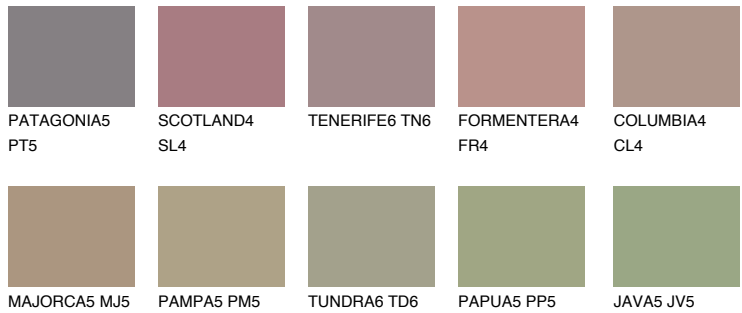

COLOUR DETAILS

CORSICA5 CC5

32% TSR 32%

Matching colours

COLOURS

INTENSE

For more information on plasters and paints, go to www.ceresit.it

*The presented colours refer to plasters and paints offered by Ceresit. Due to the use of digital techniques, the presented colours might not represent the original ones, thus they cannot be considered as a reliable colour presentation. We recommend checking the authentic colour samples.