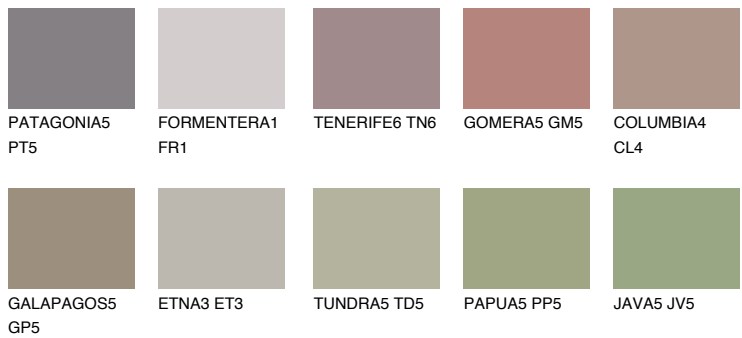

COLOUR DETAILS

CORSICA6 CC6

☀ 25% **TSR** 23%

Matching colours

COLOURS

INTENSE

For more information on plasters and paints, go to www.ceresit.it

*The presented colours refer to plasters and paints offered by Ceresit. Due to the use of digital techniques, the presented colours might not represent the original ones, thus they cannot be considered as a reliable colour presentation. We recommend checking the authentic colour samples.