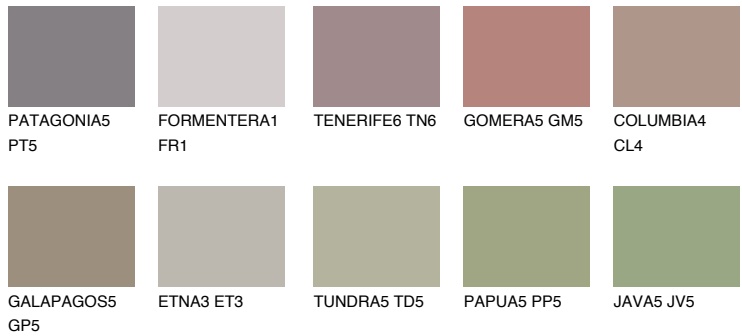

# COLOUR DETAILS

### Matching colours

#### COLOURS

#### INTENSE

For more information on plasters and paints, go to [www.ceresit.it](http://www.ceresit.it)

\*The presented colours refer to plasters and paints offered by Ceresit. Due to the use of digital techniques, the presented colours might not represent the original ones, thus they cannot be considered as a reliable colour presentation. We recommend checking the authentic colour samples.