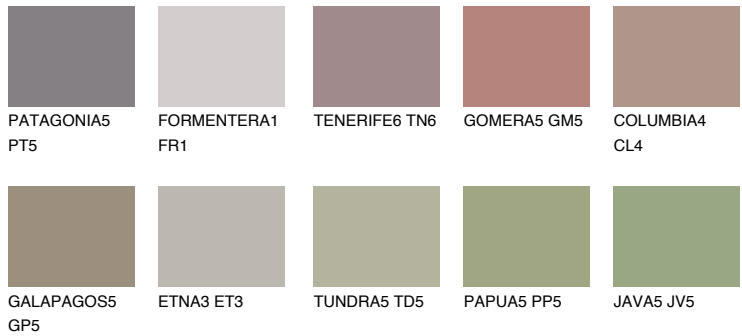

COLOUR DETAILS

CORSICA6 CC6

☀ 25% **TSR** 23%

Matching colours

COLOURS

INTENSE

For more information on plasters and paints, go to www.ceresit.it

*The presented colours refer to plasters and paints offered by Ceresit. Due to the use of digital techniques, the presented colours might not represent the original ones, thus they cannot be considered as a reliable colour presentation. We recommend checking the authentic colour samples.