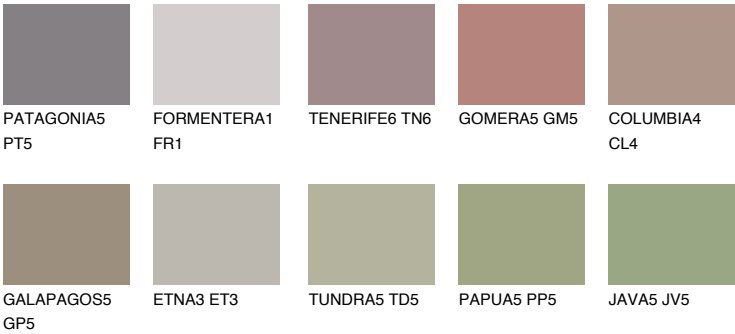

## CORSICA6 CC6

☀ 25%    **TSR** 23%

### Matching colours

#### COLOURS

#### INTENSE

For more information on plasters and paints, go to [www.ceresit.it](http://www.ceresit.it)

\*The presented colours refer to plasters and paints offered by Ceresit. Due to the use of digital techniques, the presented colours might not represent the original ones, thus they cannot be considered as a reliable colour presentation. We recommend checking the authentic colour samples.