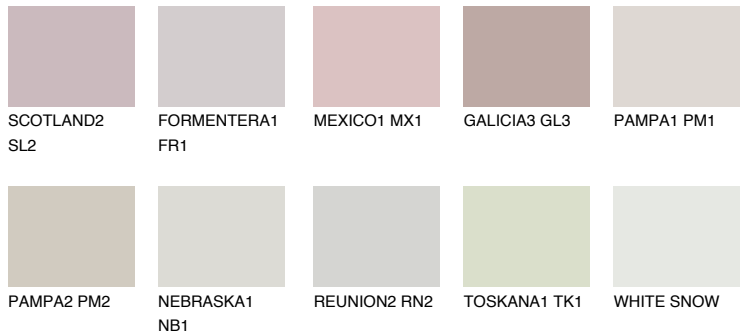

COLOUR DETAILS

MAJORCA1 MJ1

67% **TSR** 63%

Matching colours

COLOURS

INTENSE

For more information on plasters and paints, go to www.ceresit.it

*The presented colours refer to plasters and paints offered by Ceresit. Due to the use of digital techniques, the presented colours might not represent the original ones, thus they cannot be considered as a reliable colour presentation. We recommend checking the authentic colour samples.