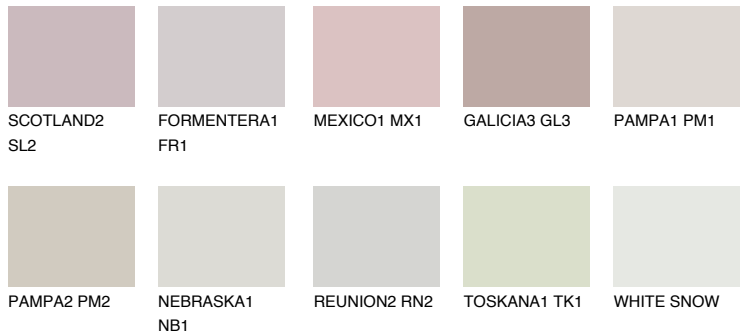

COLOUR DETAILS

MAJORCA1 MJ1

67% TSR 63%

Matching colours

COLOURS

INTENSE

For more information on plasters and paints, go to www.ceresit.it

*The presented colours refer to plasters and paints offered by Ceresit. Due to the use of digital techniques, the presented colours might not represent the original ones, thus they cannot be considered as a reliable colour presentation. We recommend checking the authentic colour samples.