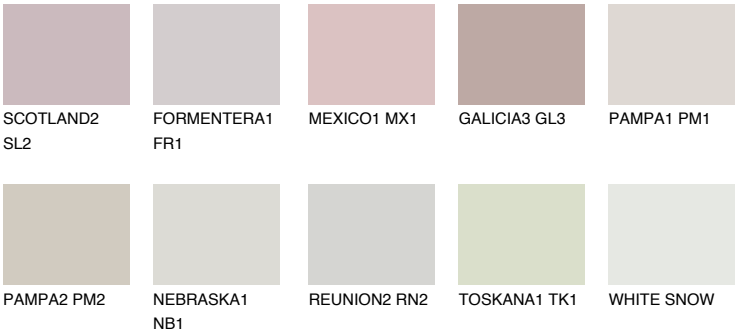

MAJORCA1 MJ1

67% **TSR** 63%

Matching colours

COLOURS

INTENSE

For more information on plasters and paints, go to www.ceresit.it

*The presented colours refer to plasters and paints offered by Ceresit. Due to the use of digital techniques, the presented colours might not represent the original ones, thus they cannot be considered as a reliable colour presentation. We recommend checking the authentic colour samples.