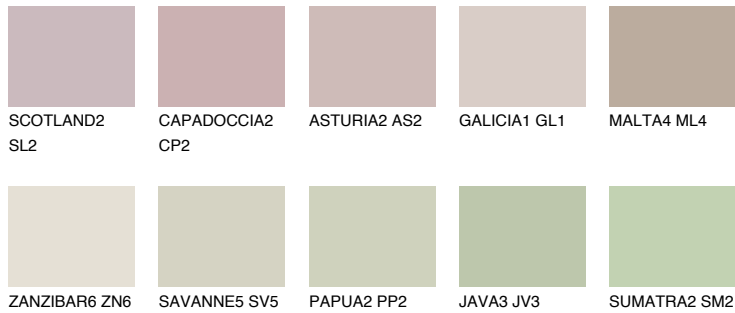

COLOUR DETAILS

MAJORCA2 MJ2

56% TSR 50%

Matching colours

COLOURS

INTENSE

For more information on plasters and paints, go to www.ceresit.it

*The presented colours refer to plasters and paints offered by Ceresit. Due to the use of digital techniques, the presented colours might not represent the original ones, thus they cannot be considered as a reliable colour presentation. We recommend checking the authentic colour samples.