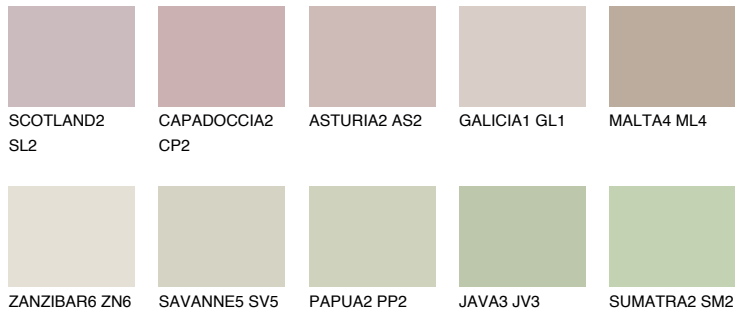

# COLOUR DETAILS

## MAJORCA2 MJ2

56% TSR 50%

### Matching colours

#### COLOURS