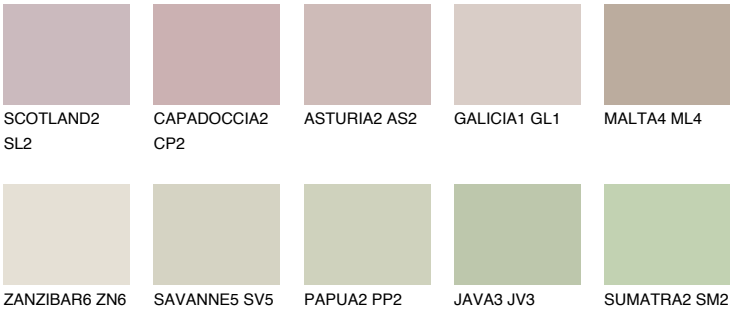

MAJORCA2 MJ2

56% **TSR** 50%

Matching colours

COLOURS

INTENSE

For more information on plasters and paints, go to www.ceresit.it

*The presented colours refer to plasters and paints offered by Ceresit. Due to the use of digital techniques, the presented colours might not represent the original ones, thus they cannot be considered as a reliable colour presentation. We recommend checking the authentic colour samples.