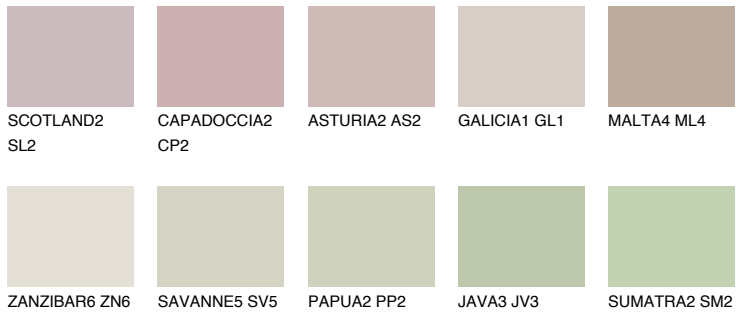

COLOUR DETAILS

MAJORCA2 MJ2

56% TSR 50%

Matching colours

COLOURS

INTENSE

For more information on plasters and paints, go to www.ceresit.it

*The presented colours refer to plasters and paints offered by Ceresit. Due to the use of digital techniques, the presented colours might not represent the original ones, thus they cannot be considered as a reliable colour presentation. We recommend checking the authentic colour samples.