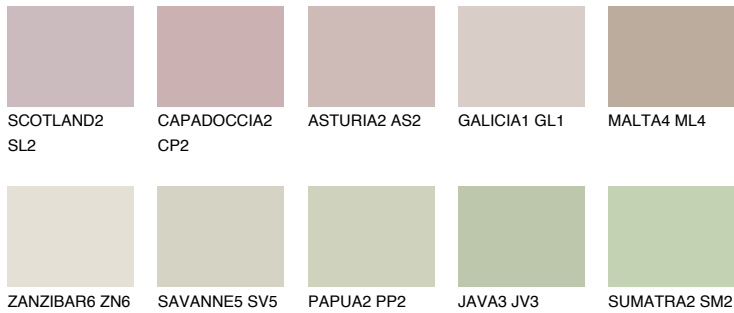

COLOUR DETAILS

MAJORCA2 MJ2

56% TSR 50%

Matching colours

COLOURS

INTENSE

For more information on plasters and paints, go to www.ceresit.it

*The presented colours refer to plasters and paints offered by Ceresit. Due to the use of digital techniques, the presented colours might not represent the original ones, thus they cannot be considered as a reliable colour presentation. We recommend checking the authentic colour samples.