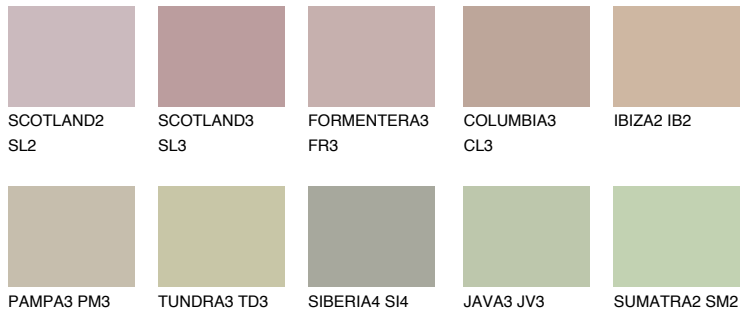

COLOUR DETAILS

MAJORCA3 MJ3

48% TSR 44%

Matching colours

COLOURS

INTENSE

For more information on plasters and paints, go to www.ceresit.it

*The presented colours refer to plasters and paints offered by Ceresit. Due to the use of digital techniques, the presented colours might not represent the original ones, thus they cannot be considered as a reliable colour presentation. We recommend checking the authentic colour samples.