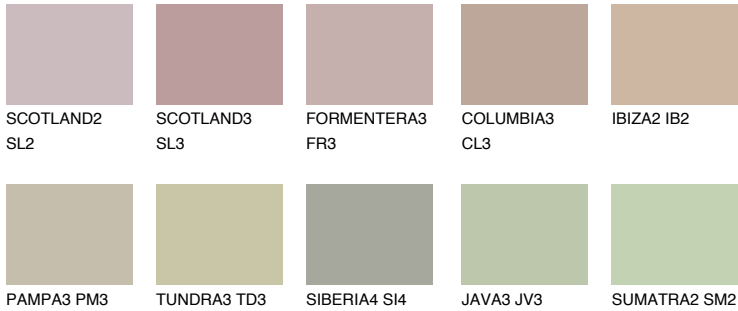

COLOUR DETAILS

MAJORCA3 MJ3

48% TSR 44%

Matching colours

COLOURS

INTENSE

For more information on plasters and paints, go to www.ceresit.it

*The presented colours refer to plasters and paints offered by Ceresit. Due to the use of digital techniques, the presented colours might not represent the original ones, thus they cannot be considered as a reliable colour presentation. We recommend checking the authentic colour samples.