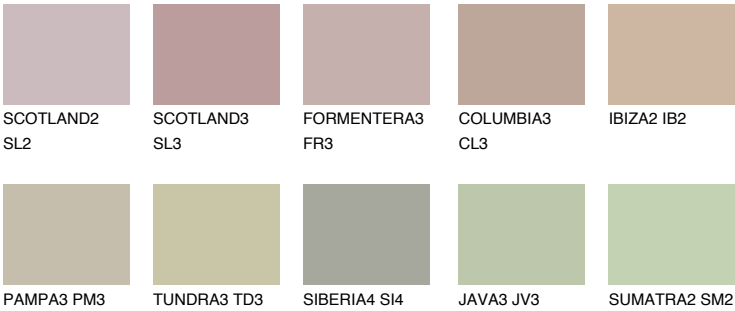

# COLOUR DETAILS

## MAJORCA3 MJ3

48% TSR 44%

### Matching colours

#### COLOURS