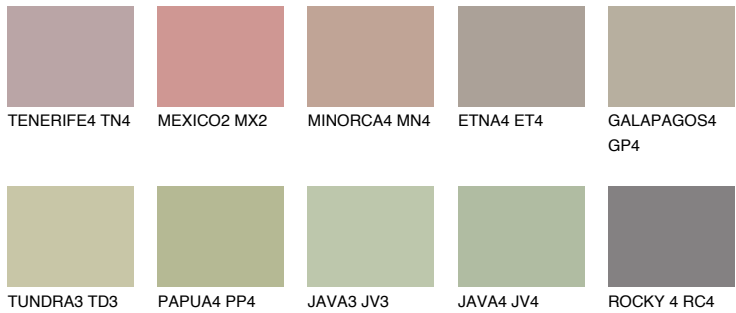

COLOUR DETAILS

MAJORCA4 MJ4

43% TSR 38%

Matching colours

COLOURS

INTENSE

For more information on plasters and paints, go to www.ceresit.it

*The presented colours refer to plasters and paints offered by Ceresit. Due to the use of digital techniques, the presented colours might not represent the original ones, thus they cannot be considered as a reliable colour presentation. We recommend checking the authentic colour samples.