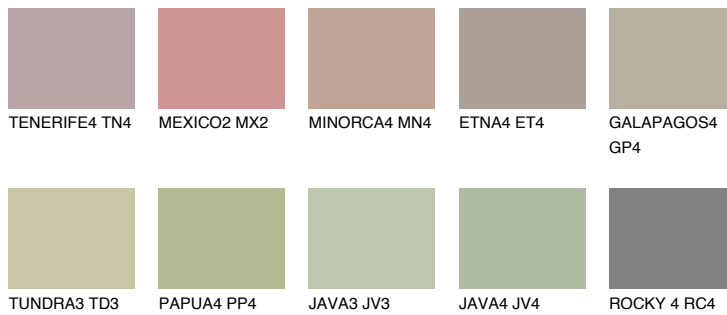

COLOUR DETAILS

MAJORCA4 MJ4

43% TSR 38%

Matching colours

COLOURS

INTENSE

For more information on plasters and paints, go to www.ceresit.it

*The presented colours refer to plasters and paints offered by Ceresit. Due to the use of digital techniques, the presented colours might not represent the original ones, thus they cannot be considered as a reliable colour presentation. We recommend checking the authentic colour samples.