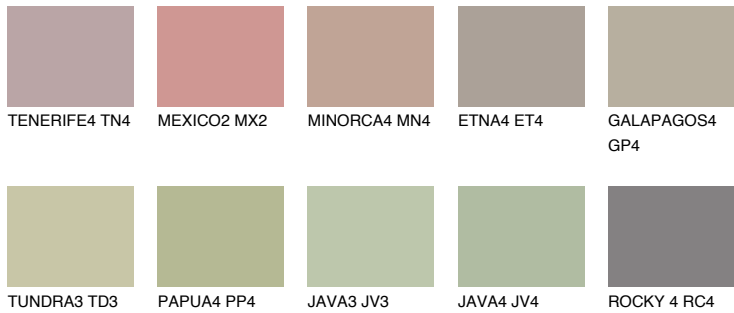

COLOUR DETAILS

MAJORCA4 MJ4

43% TSR 38%

Matching colours

COLOURS

INTENSE

For more information on plasters and paints, go to www.ceresit.it

*The presented colours refer to plasters and paints offered by Ceresit. Due to the use of digital techniques, the presented colours might not represent the original ones, thus they cannot be considered as a reliable colour presentation. We recommend checking the authentic colour samples.