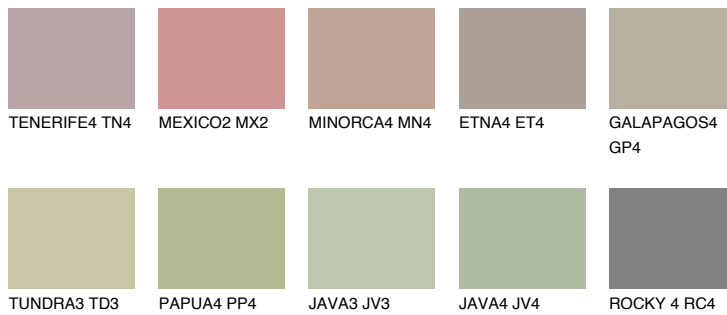

# COLOUR DETAILS

### Matching colours

#### COLOURS

#### INTENSE

For more information on plasters and paints, go to [www.ceresit.it](http://www.ceresit.it)

\*The presented colours refer to plasters and paints offered by Ceresit. Due to the use of digital techniques, the presented colours might not represent the original ones, thus they cannot be considered as a reliable colour presentation. We recommend checking the authentic colour samples.