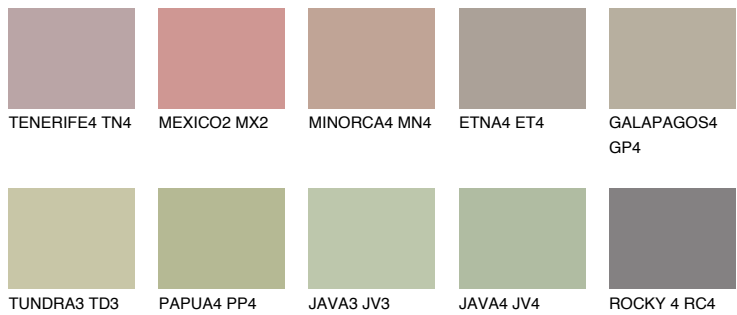

COLOUR DETAILS

MAJORCA4 MJ4

43% TSR 38%

Matching colours

COLOURS

INTENSE

For more information on plasters and paints, go to www.ceresit.it

*The presented colours refer to plasters and paints offered by Ceresit. Due to the use of digital techniques, the presented colours might not represent the original ones, thus they cannot be considered as a reliable colour presentation. We recommend checking the authentic colour samples.