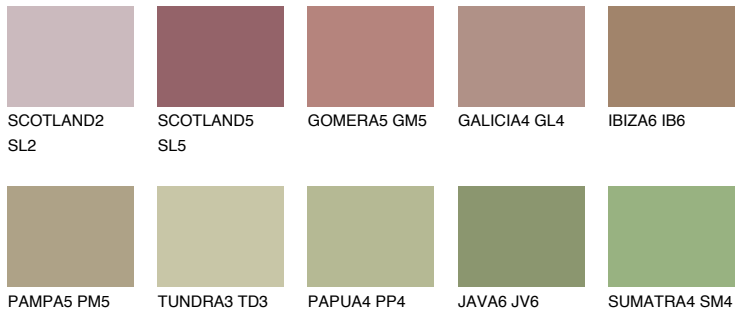

# COLOUR DETAILS

### Matching colours

#### COLOURS

#### INTENSE

For more information on plasters and paints, go to [www.ceresit.it](http://www.ceresit.it)

\*The presented colours refer to plasters and paints offered by Ceresit. Due to the use of digital techniques, the presented colours might not represent the original ones, thus they cannot be considered as a reliable colour presentation. We recommend checking the authentic colour samples.