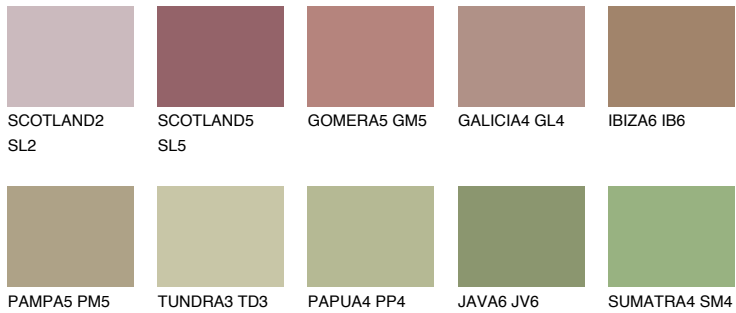

COLOUR DETAILS

MAJORCA5 MJ5

32% TSR 29%

Matching colours

COLOURS

INTENSE

For more information on plasters and paints, go to www.ceresit.it

*The presented colours refer to plasters and paints offered by Ceresit. Due to the use of digital techniques, the presented colours might not represent the original ones, thus they cannot be considered as a reliable colour presentation. We recommend checking the authentic colour samples.