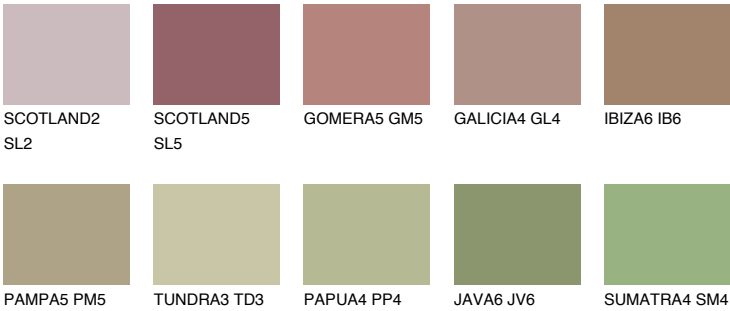

## MAJORCA5 MJ5

32% TSR 29%

### Matching colours

#### COLOURS

#### INTENSE

For more information on plasters and paints, go to [www.ceresit.it](http://www.ceresit.it)

\*The presented colours refer to plasters and paints offered by Ceresit. Due to the use of digital techniques, the presented colours might not represent the original ones, thus they cannot be considered as a reliable colour presentation. We recommend checking the authentic colour samples.