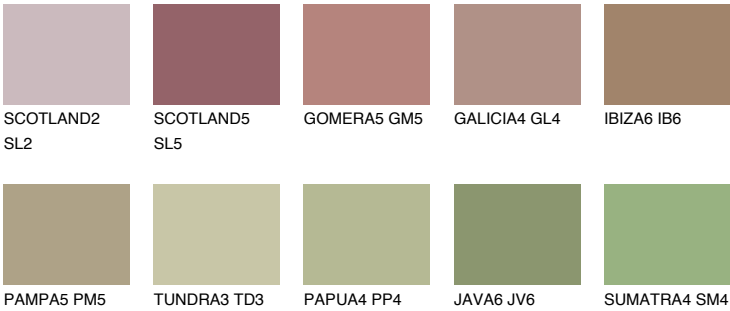

MAJORCA5 MJ5

32% **TSR** 29%

Matching colours

COLOURS

INTENSE

For more information on plasters and paints, go to www.ceresit.it

*The presented colours refer to plasters and paints offered by Ceresit. Due to the use of digital techniques, the presented colours might not represent the original ones, thus they cannot be considered as a reliable colour presentation. We recommend checking the authentic colour samples.