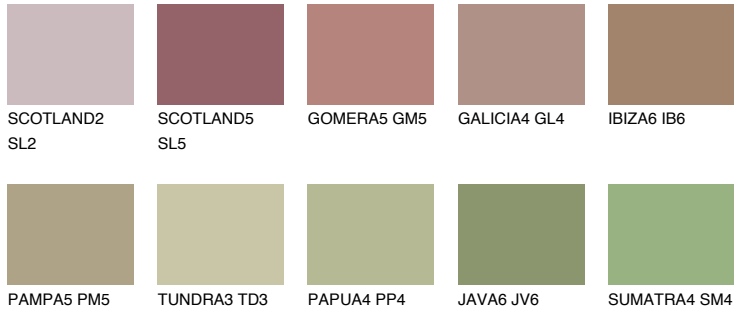

# COLOUR DETAILS

### Matching colours

#### COLOURS

#### INTENSE

For more information on plasters and paints, go to [www.ceresit.it](http://www.ceresit.it)

\*The presented colours refer to plasters and paints offered by Ceresit. Due to the use of digital techniques, the presented colours might not represent the original ones, thus they cannot be considered as a reliable colour presentation. We recommend checking the authentic colour samples.