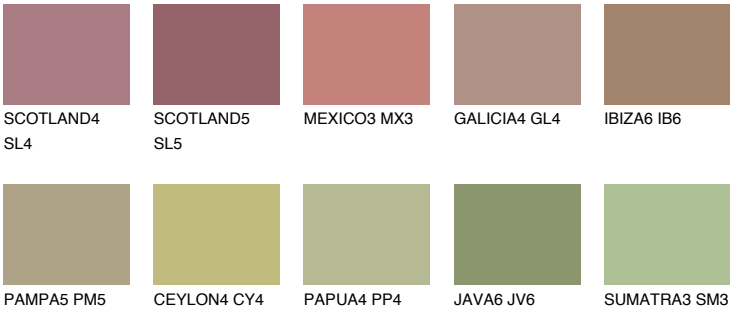

MAJORCA6 MJ6

☀ 27% **TSR** 25%

Matching colours

COLOURS

INTENSE

For more information on plasters and paints, go to www.ceresit.it

*The presented colours refer to plasters and paints offered by Ceresit. Due to the use of digital techniques, the presented colours might not represent the original ones, thus they cannot be considered as a reliable colour presentation. We recommend checking the authentic colour samples.