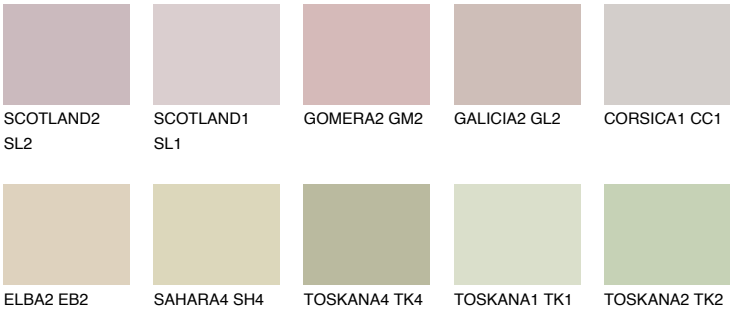

**IBIZA1 IB1**

61% **TSR** 57%

## Matching colours

### COLOURS

### INTENSE

For more information on plasters and paints, go to [www.ceresit.it](http://www.ceresit.it)

\*The presented colours refer to plasters and paints offered by Ceresit. Due to the use of digital techniques, the presented colours might not represent the original ones, thus they cannot be considered as a reliable colour presentation. We recommend checking the authentic colour samples.