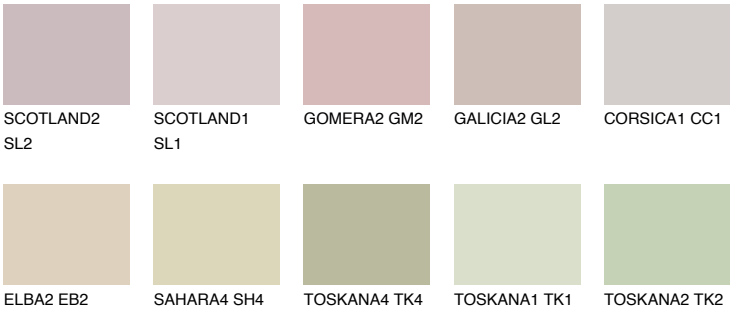

IBIZA1 IB1

61% **TSR** 57%

Matching colours

COLOURS

INTENSE

For more information on plasters and paints, go to www.ceresit.it

*The presented colours refer to plasters and paints offered by Ceresit. Due to the use of digital techniques, the presented colours might not represent the original ones, thus they cannot be considered as a reliable colour presentation. We recommend checking the authentic colour samples.