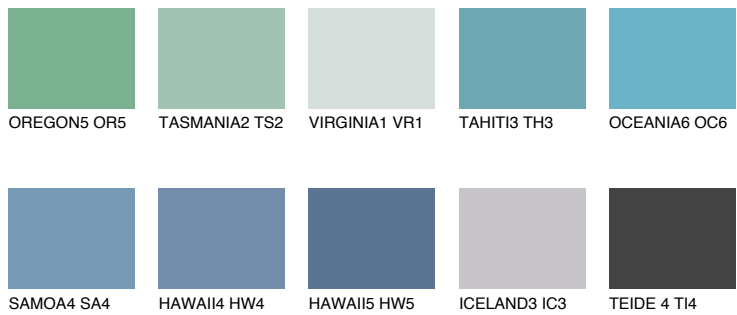

COLOUR DETAILS

OCEANIA5 OC5

47% **TSR** 56%

Matching colours

COLOURS

INTENSE

For more information on plasters and paints, go to www.ceresit.it

*The presented colours refer to plasters and paints offered by Ceresit. Due to the use of digital techniques, the presented colours might not represent the original ones, thus they cannot be considered as a reliable colour presentation. We recommend checking the authentic colour samples.