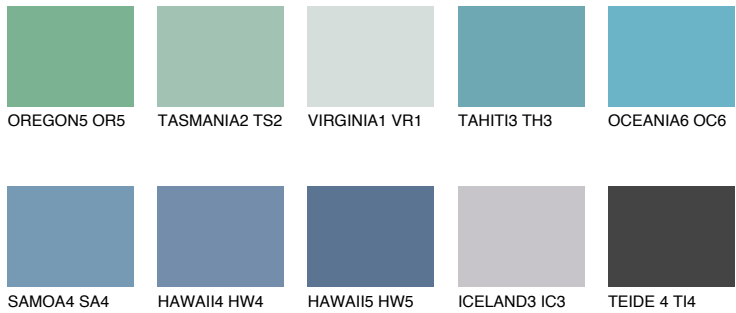

# COLOUR DETAILS

## OCEANIA5 OC5

47% **TSR** 56%

### Matching colours

#### COLOURS