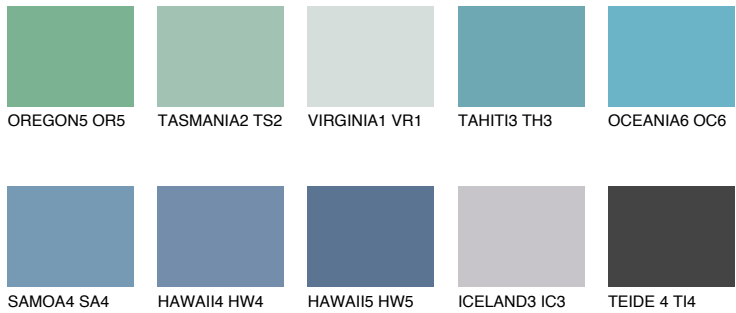

COLOUR DETAILS

OCEANIA5 OC5

47% **TSR** 56%

Matching colours

COLOURS

INTENSE

For more information on plasters and paints, go to www.ceresit.it

*The presented colours refer to plasters and paints offered by Ceresit. Due to the use of digital techniques, the presented colours might not represent the original ones, thus they cannot be considered as a reliable colour presentation. We recommend checking the authentic colour samples.