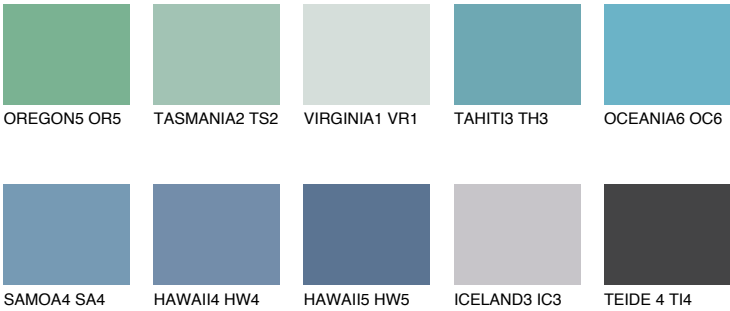

OCEANIA5 OC5

47% TSR 56%

Matching colours

COLOURS

INTENSE

For more information on plasters and paints, go to www.ceresit.it

*The presented colours refer to plasters and paints offered by Ceresit. Due to the use of digital techniques, the presented colours might not represent the original ones, thus they cannot be considered as a reliable colour presentation. We recommend checking the authentic colour samples.