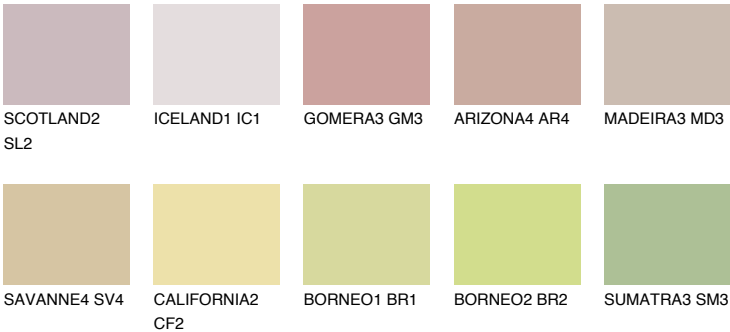

**IBIZA2 IB2**

50% **TSR** 48%

## Matching colours

### COLOURS

### INTENSE

For more information on plasters and paints, go to [www.ceresit.it](http://www.ceresit.it)

\*The presented colours refer to plasters and paints offered by Ceresit. Due to the use of digital techniques, the presented colours might not represent the original ones, thus they cannot be considered as a reliable colour presentation. We recommend checking the authentic colour samples.