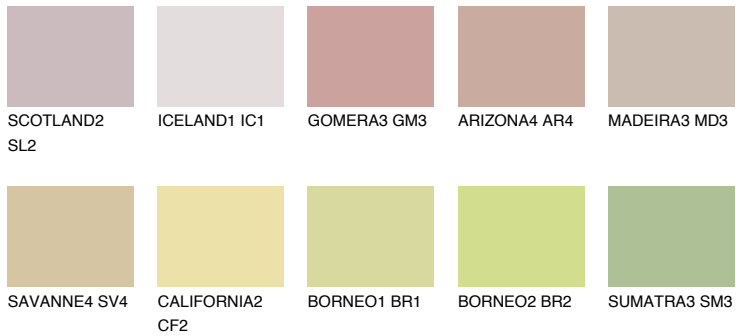

# COLOUR DETAILS

**IBIZA2 IB2**

50% **TSR** 48%

## Matching colours

### COLOURS

### INTENSE

For more information on plasters and paints, go to [www.ceresit.it](http://www.ceresit.it)

\*The presented colours refer to plasters and paints offered by Ceresit. Due to the use of digital techniques, the presented colours might not represent the original ones, thus they cannot be considered as a reliable colour presentation. We recommend checking the authentic colour samples.