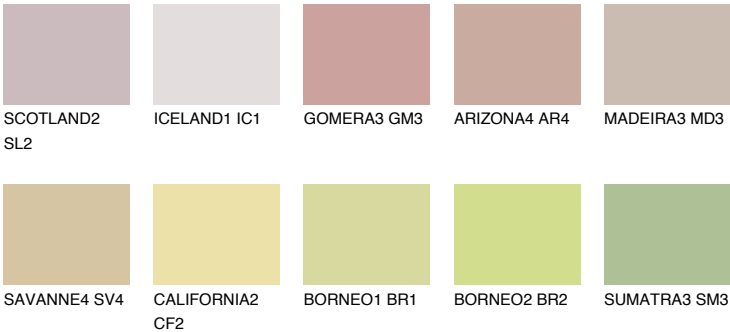

IBIZA2 IB2

50% **TSR** 48%

Matching colours

COLOURS

INTENSE

For more information on plasters and paints, go to www.ceresit.it

*The presented colours refer to plasters and paints offered by Ceresit. Due to the use of digital techniques, the presented colours might not represent the original ones, thus they cannot be considered as a reliable colour presentation. We recommend checking the authentic colour samples.