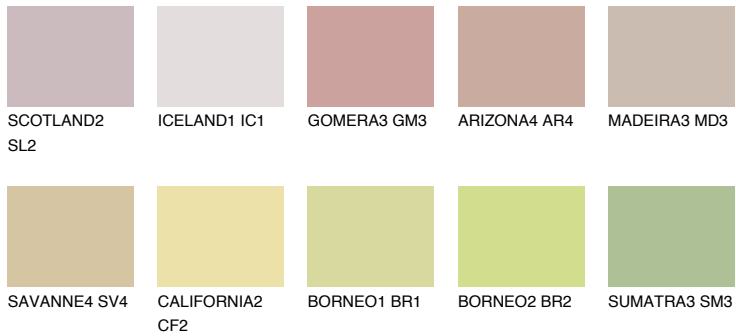

COLOUR DETAILS

IBIZA2 IB2

50% **TSR** 48%

Matching colours

COLOURS

INTENSE

For more information on plasters and paints, go to www.ceresit.it

*The presented colours refer to plasters and paints offered by Ceresit. Due to the use of digital techniques, the presented colours might not represent the original ones, thus they cannot be considered as a reliable colour presentation. We recommend checking the authentic colour samples.